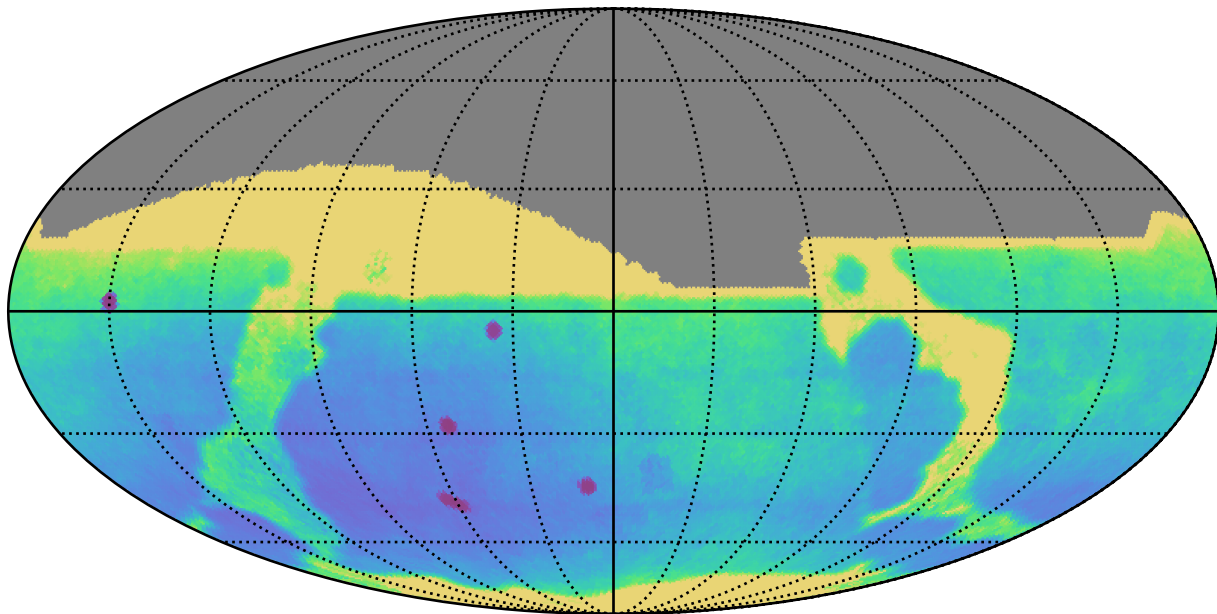

too_elab_heavy_r128_d2_gz_v3.4_10yrs All sky: Parallax Uncert @ 24.0

Parallax Uncert @ 24.0 (mas)