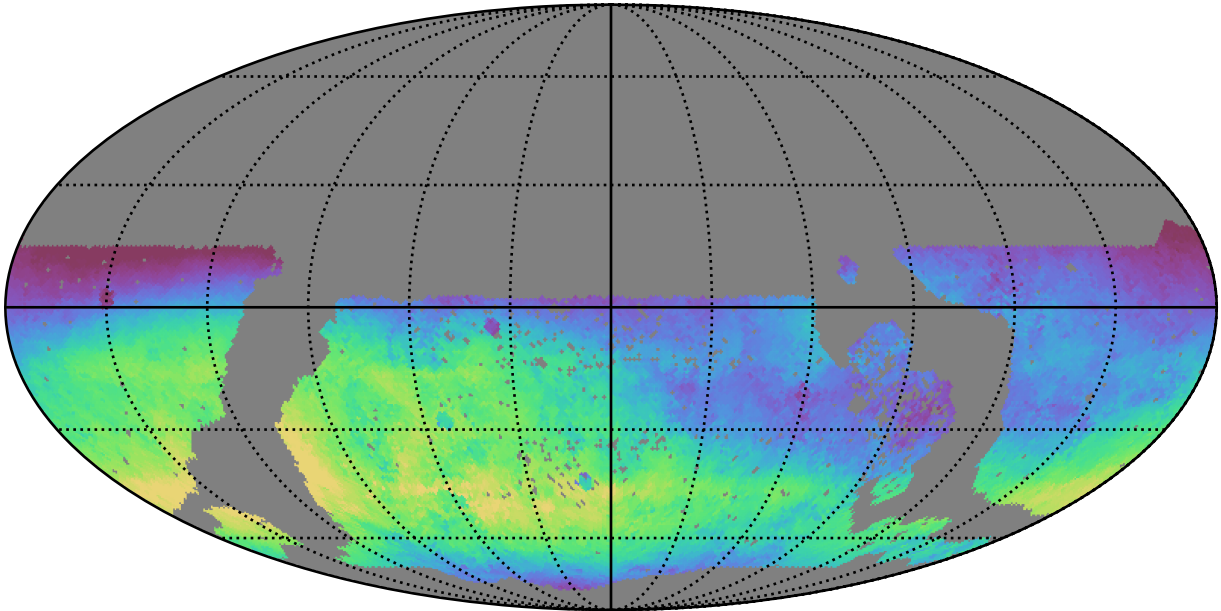

too_elab_heavy_r128_d2_gz_v3.4_10yrs WFD u band: Median skyBrightness

22.500 22.525 22.550 22.575 22.600 22.625 22.650 22.675 22.700 22.725 22.750

Median skyBrightness (mag/sq arcsec)