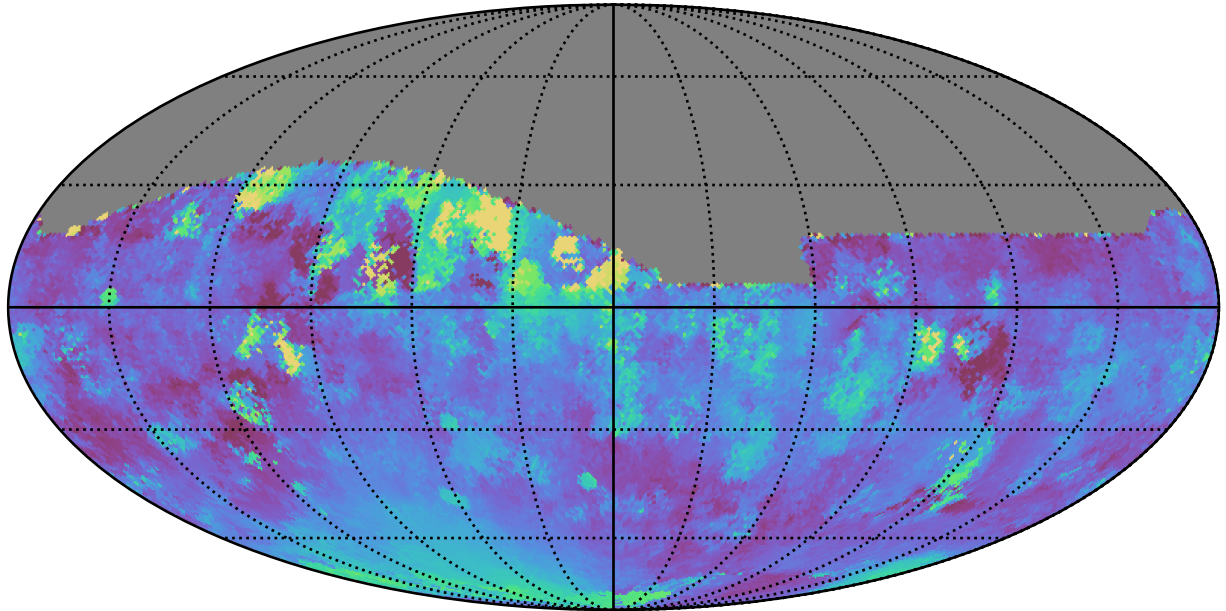

too_elab_heavy_r128_d2_gz_v3.4_10yrs All sky z band: Median moonDistance

Median moonDistance