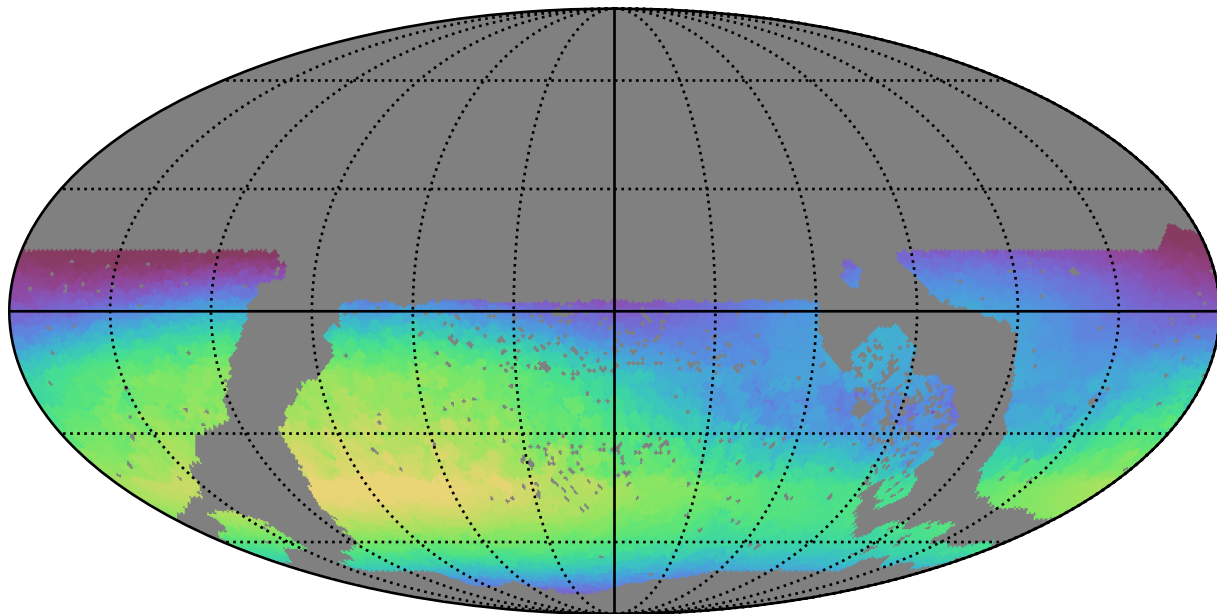

too_elab_heavy_r128_d2_gz_v3.4_10yrs WFD all bands: Max skyBrightness

22.55 22.575 22.600 22.625 22.650 22.675 22.700 22.725 22.750 22.775 22.800

Max skyBrightness (mag/sq arcsec)