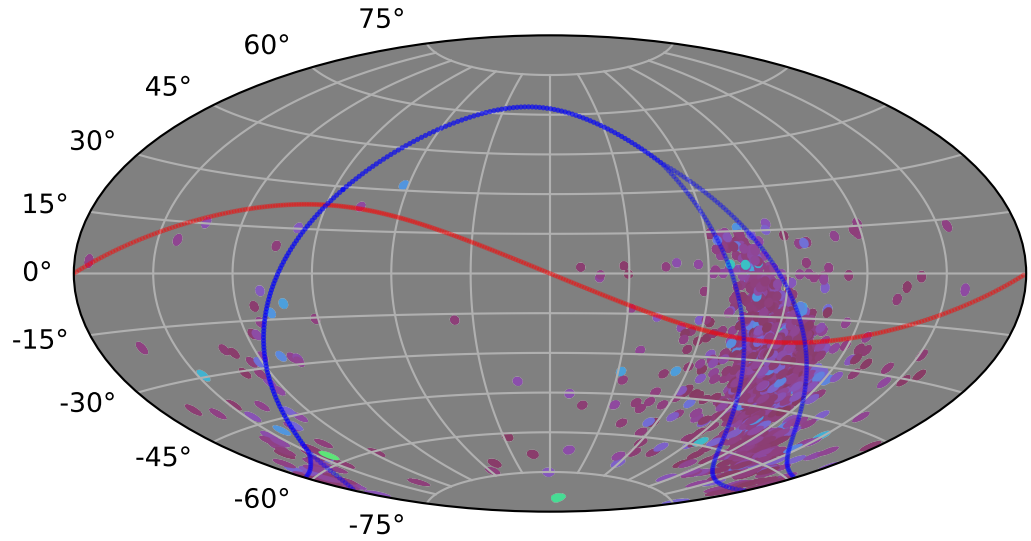

too\_elab\_heavy\_r128\_d2\_griz\_v3.4\_10yrs : XRBPopMetric\_mean\_time\_between\_detections

5 10 15 20 25 30 35 40 45  
XRBPopMetric\_mean\_time\_between\_detections  
(Detected, 0 or 1)