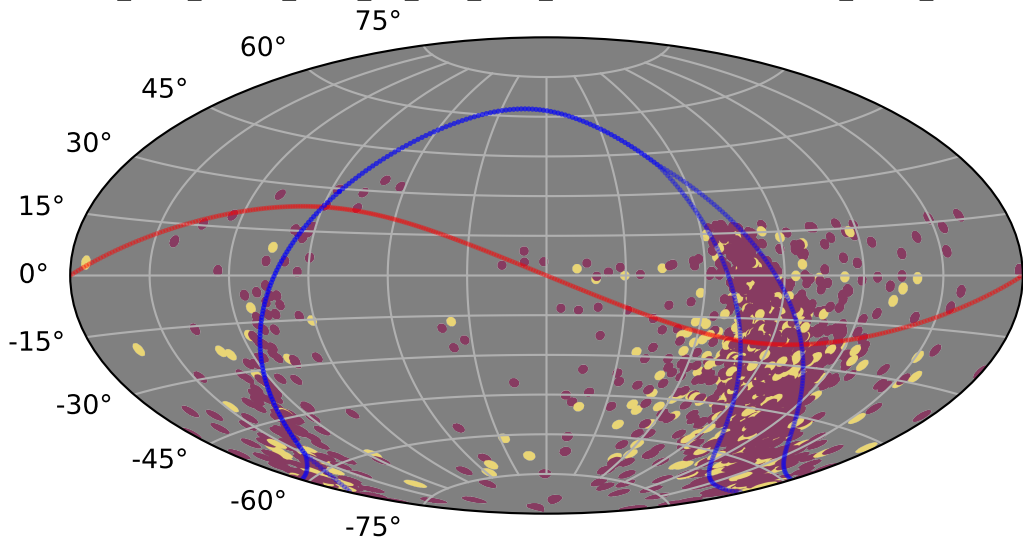

too_elab_heavy_r128_d2_griz_v3.4_10yrs : XRBPopMetric_early_detect

XRBPopMetric_early_detect
(Detected, 0 or 1)