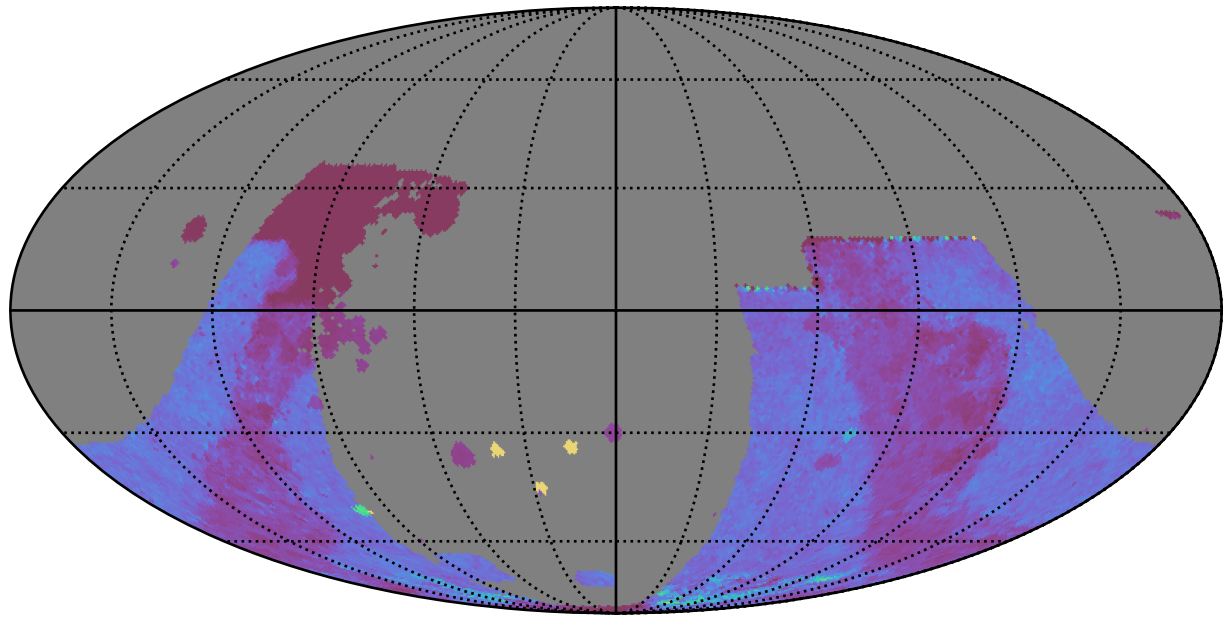

too_elab_heavy_r128_d2_griz_v3.4_10yrs : GalplaneTimePerFilter_combined_map_u

GalplaneTimePerFilter_combined_map_u
(filter mag MJD s)