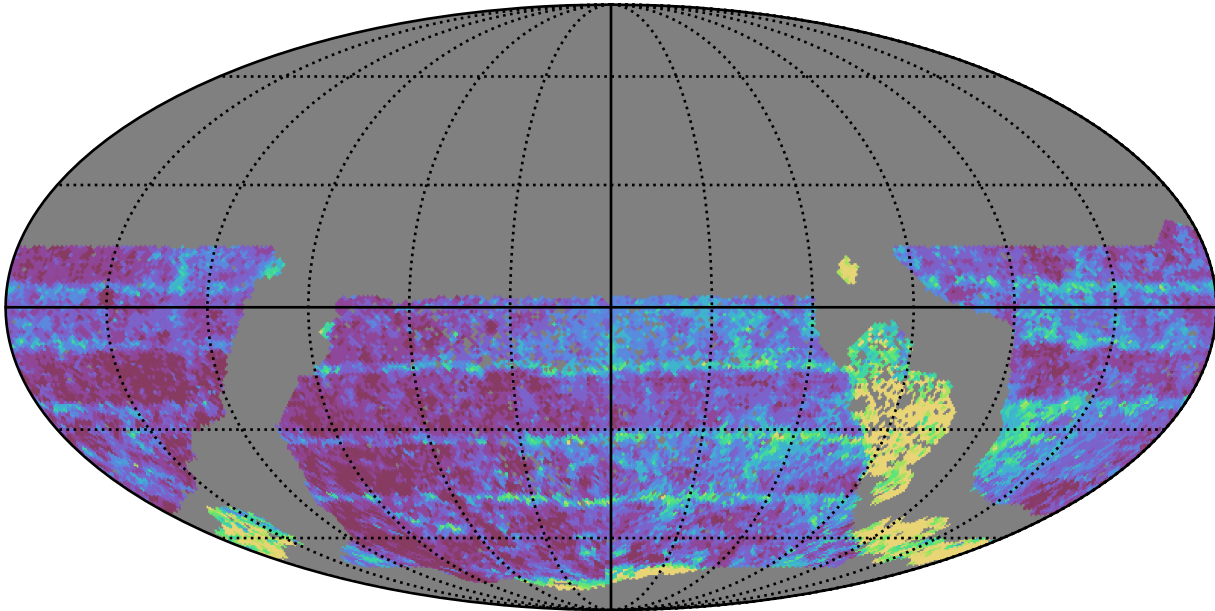

too_elab_heavy_r128_d2_griz_v3.4_10yrs WFD z band: Median Inter-Night Gap

Median Inter-Night Gap (days)