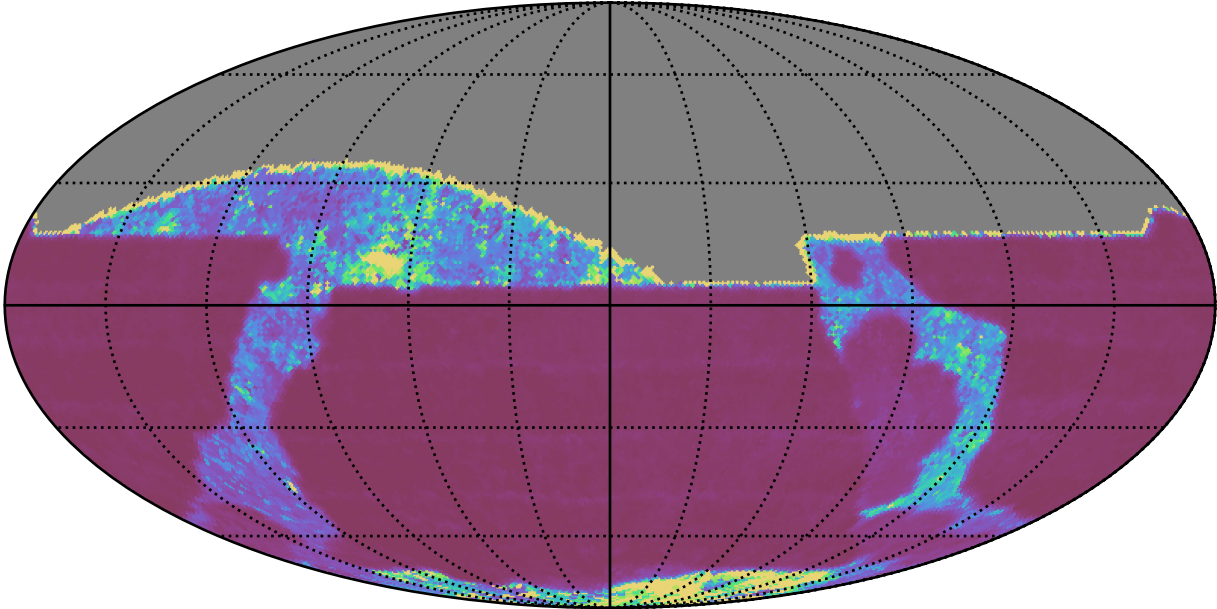

too_elab_heavy_r128_d2_griz_v3.4_10yrs All sky z band: Median Inter-Night Gap

Median Inter-Night Gap (days)