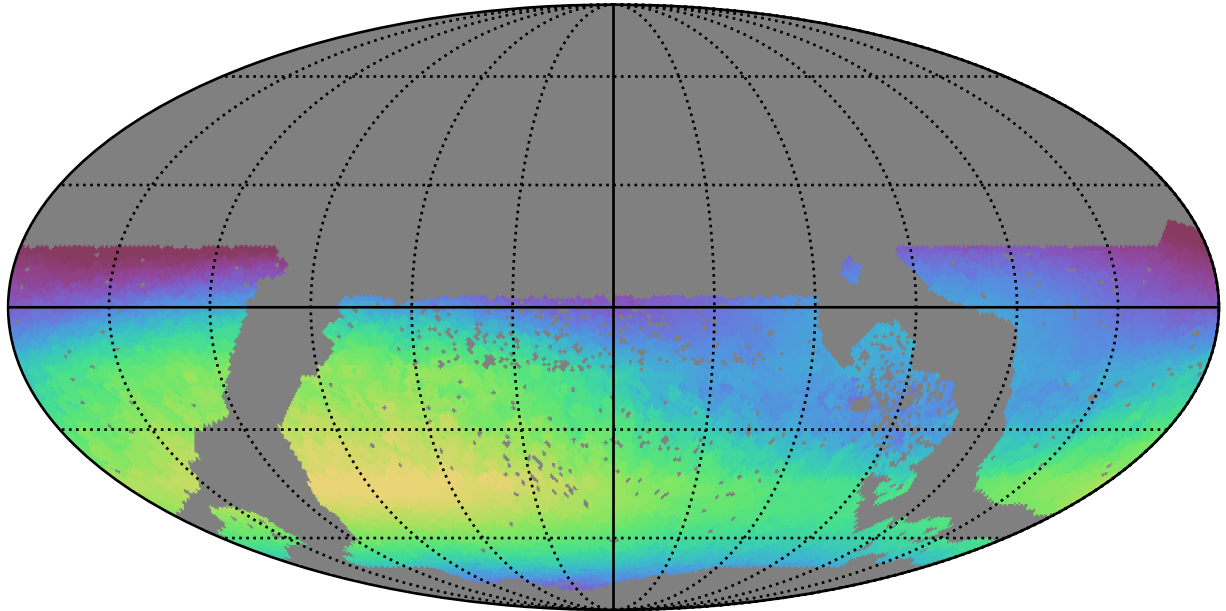

too_elab_heavy_r128_d2_griz_v3.4_10yrs WFD all bands: Max skyBrightness

22.550 22.575 22.600 22.625 22.650 22.675 22.700 22.725 22.750 22.775 22.800

Max skyBrightness (mag/sq arcsec)