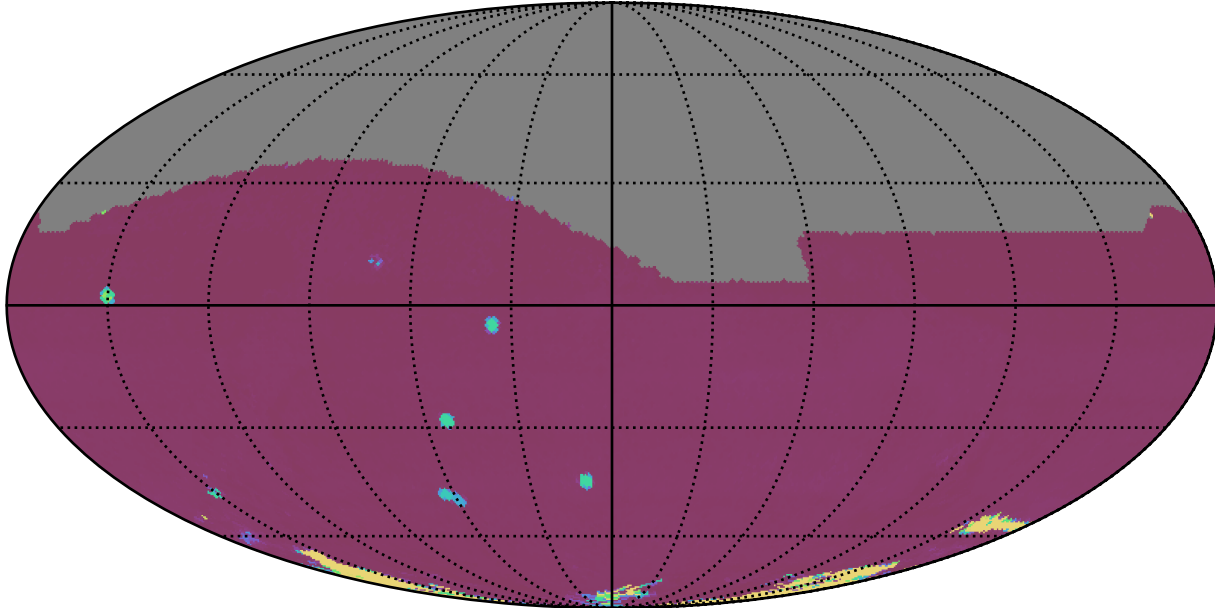

too_elab_heavy_r128_d2_griz_v3.4_10yrs All sky all bands: 75th Percentile Intranight Timespan

35 40 45 50 55 60 65 70 75 80
75th Percentile Intranight Timespan
(minutes)