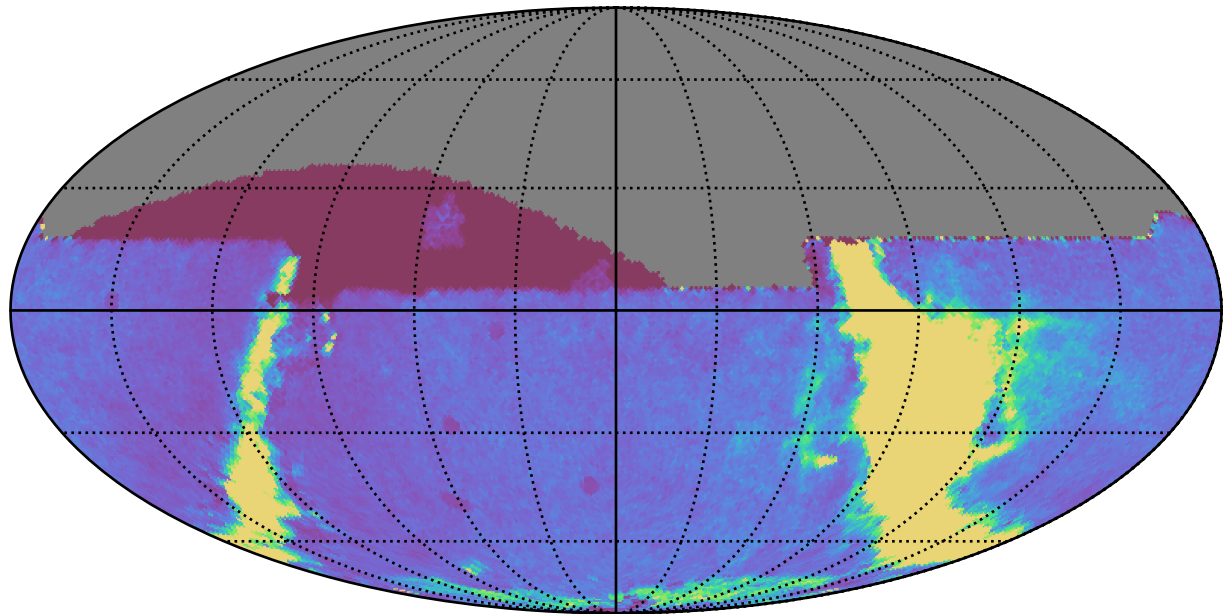

too_elab_2yr_r64_d3_ugrizy_v3.4_10yrs : GalplaneTimePerFilter_xray_binaries_map_u

0.0 0.2 0.4 0.6 0.8 1.0 1.2 1.4 1.6 1.8 2.0
GalplaneTimePerFilter_xray_binaries_map_u
(filter mag MJD s)