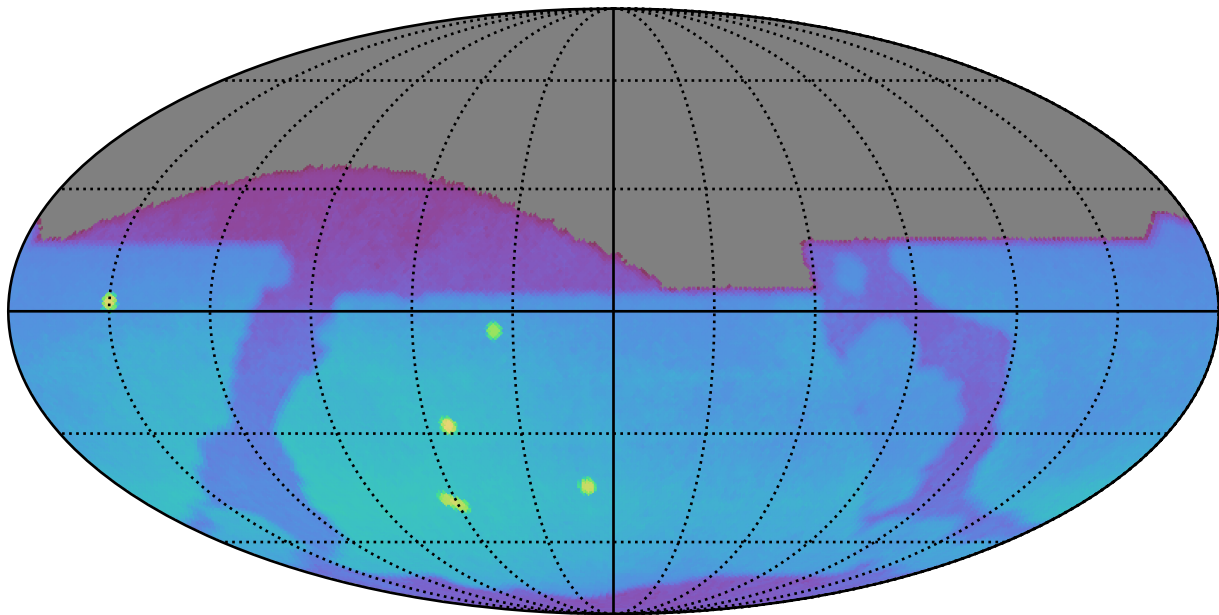

too_elab_2yr_r64_d3_ugrizy_v3.4_10yrs : Brown Dwarf, L7

Brown Dwarf, L7 (pc)