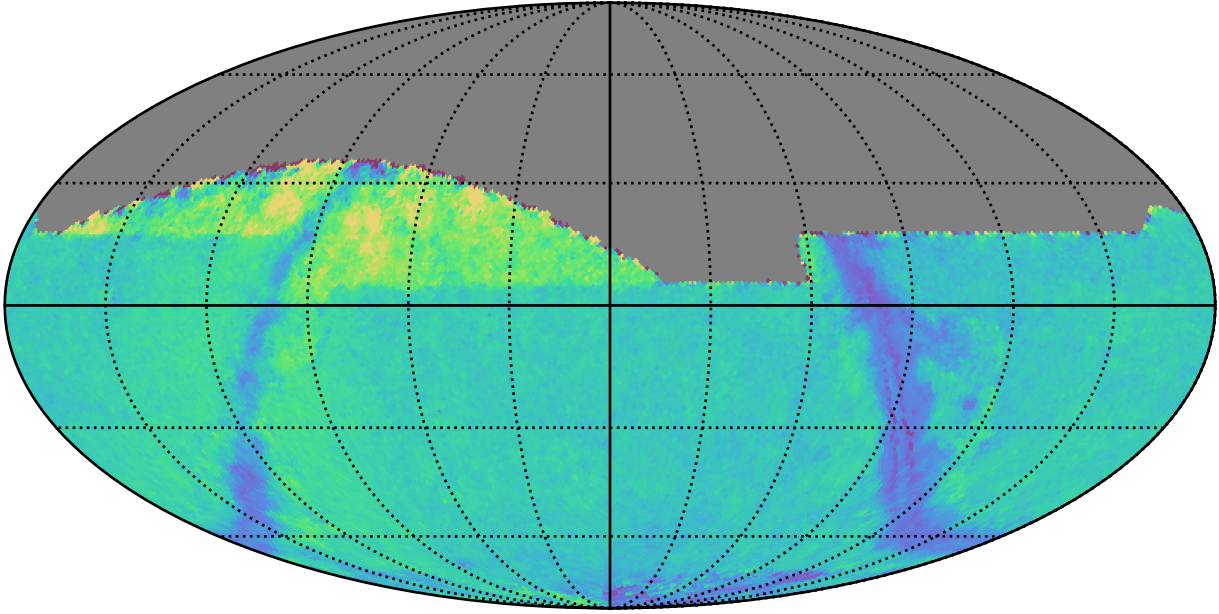

too_elab_2yr_r64_d2_ugrizy_v3.4_10yrs : GalplaneTimePerFilter_xray_binaries_map_i

0.0 0.2 0.4 0.6 0.8 1.0 1.2 1.4 1.6 1.8 2.0
GalplaneTimePerFilter_xray_binaries_map_i
(filter mag MJD s)