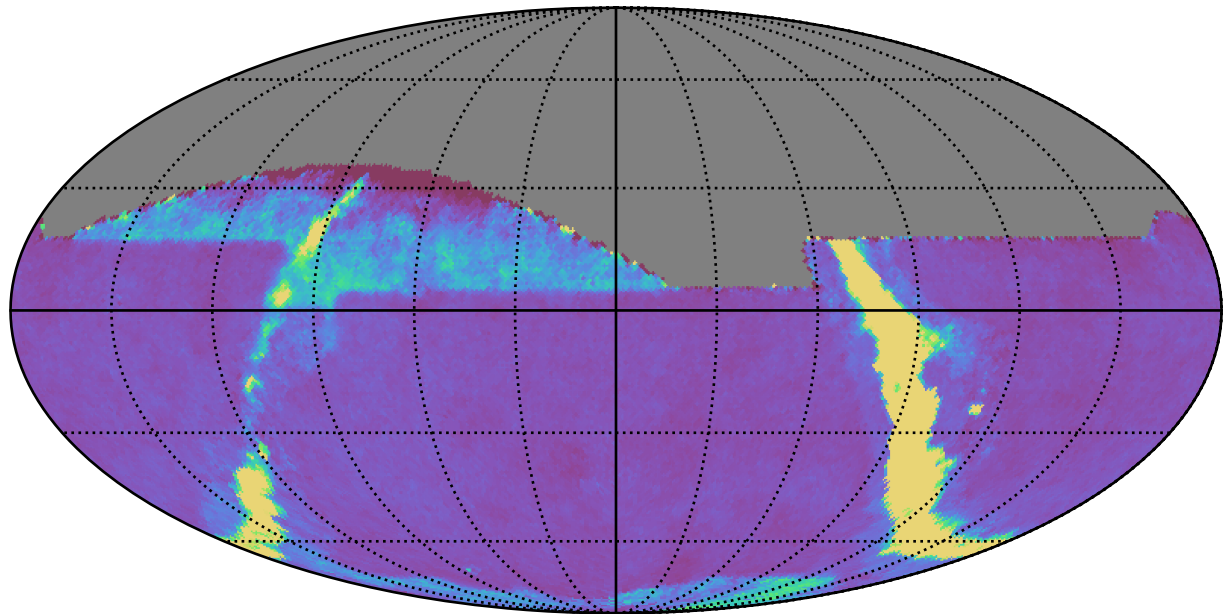

too_elab_2yr_r64_d2_ugrizy_v3.4_10yrs : GalplaneTimePerFilter_xray_binaries_map_g

0.0 0.2 0.4 0.6 0.8 1.0 1.2 1.4 1.6 1.8 2.0
GalplaneTimePerFilter_xray_binaries_map_g
(filter mag MJD s)