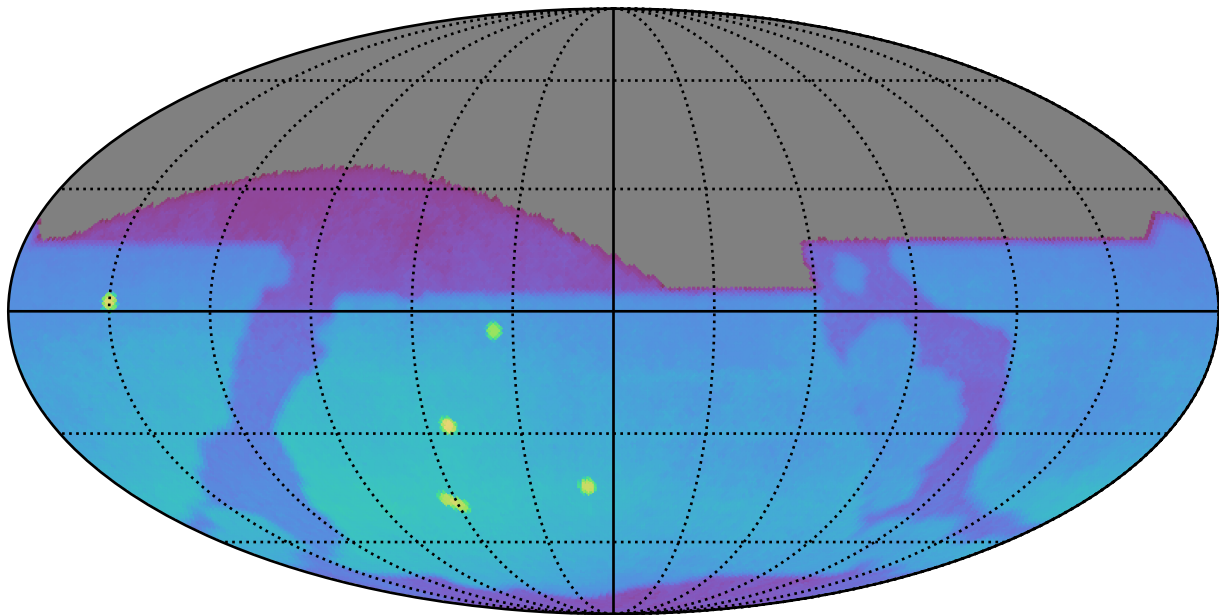

too_elab_2yr_r64_d2_ugrizy_v3.4_10yrs : Brown Dwarf, L7

Brown Dwarf, L7 (pc)