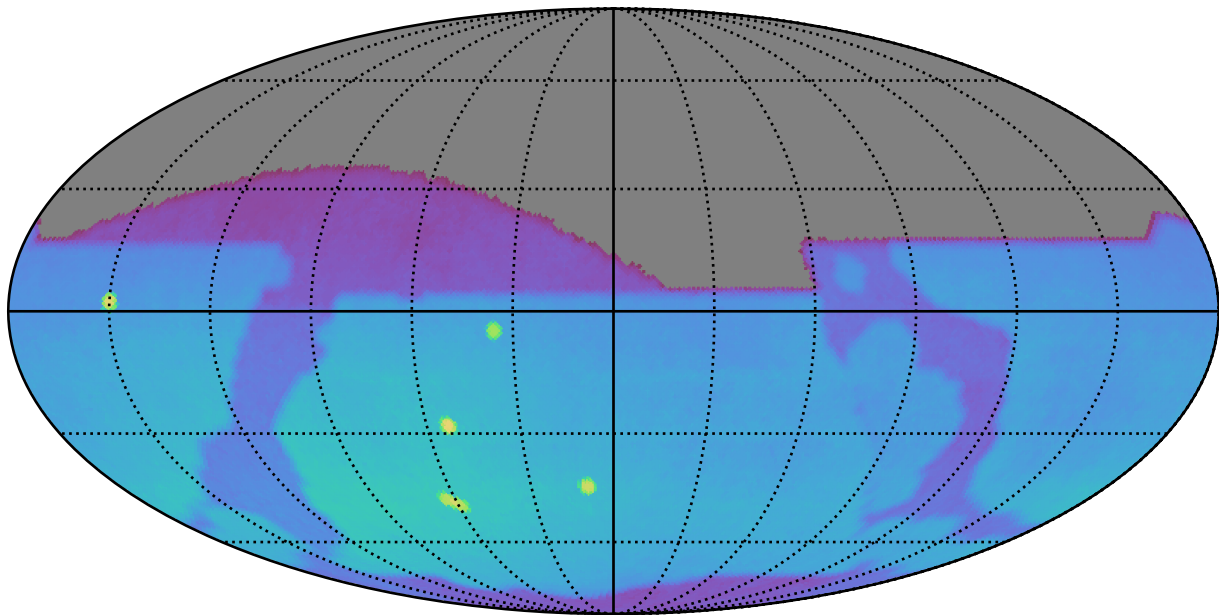

too_elab_2yr_r64_d2_ugrizy_v3.4_10yrs : Brown Dwarf, L4

Brown Dwarf, L4 (pc)