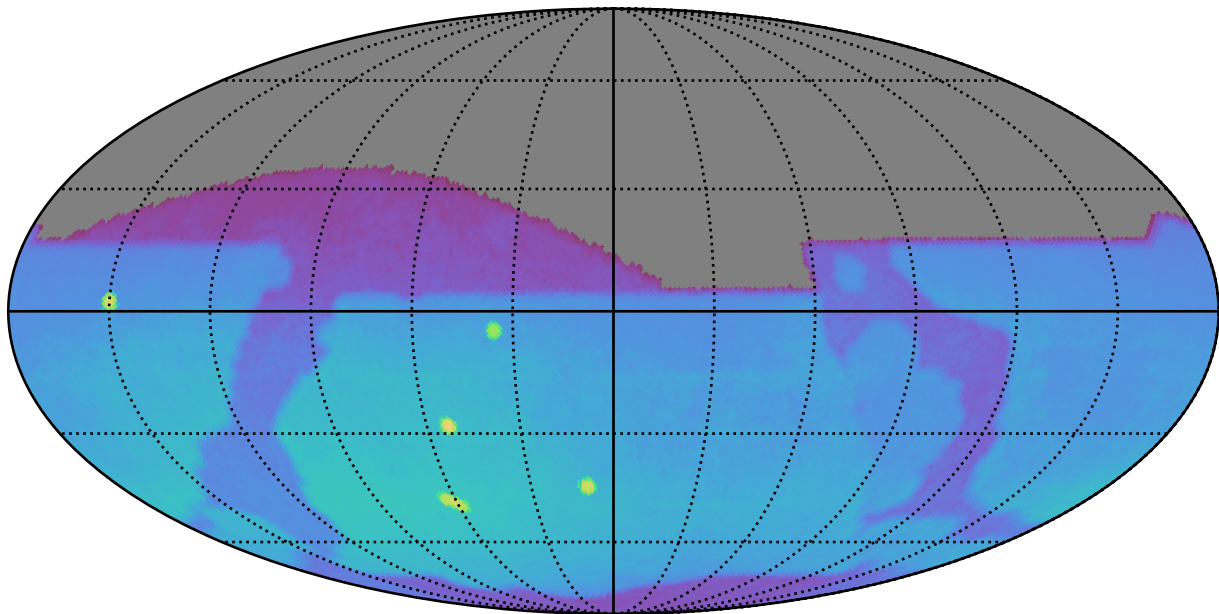

too_elab_2yr_r32_d3_ugrizy_v3.4_10yrs : Brown Dwarf, L7

Brown Dwarf, L7 (pc)