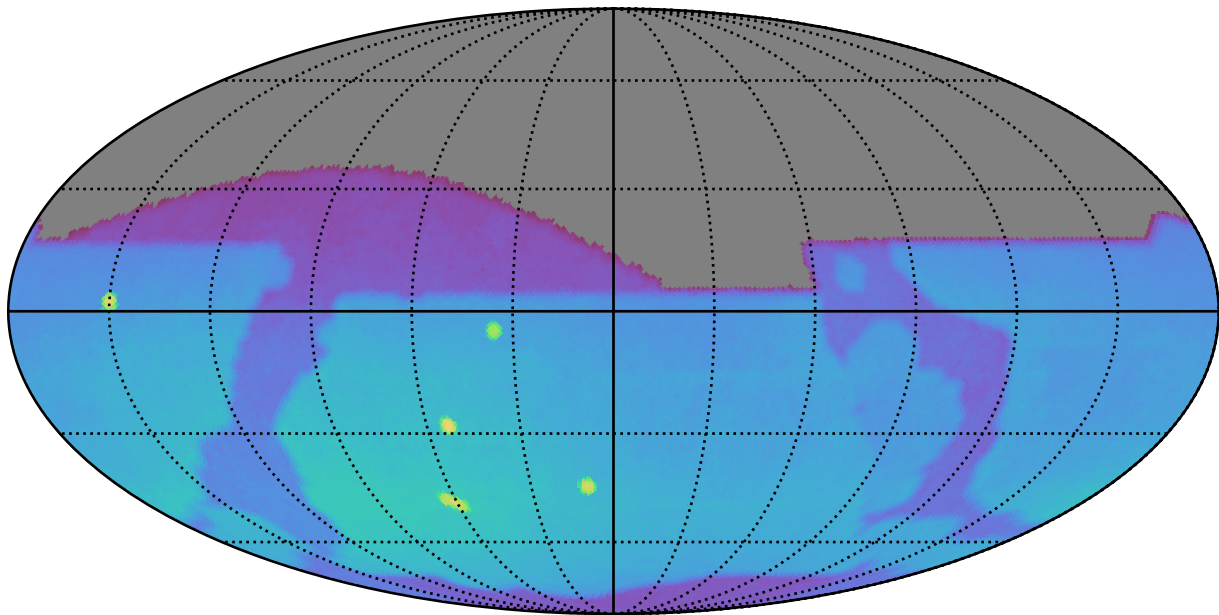

too_elab_2yr_r32_d3_ugrizy_v3.4_10yrs : Brown Dwarf, L4

Brown Dwarf, L4 (pc)