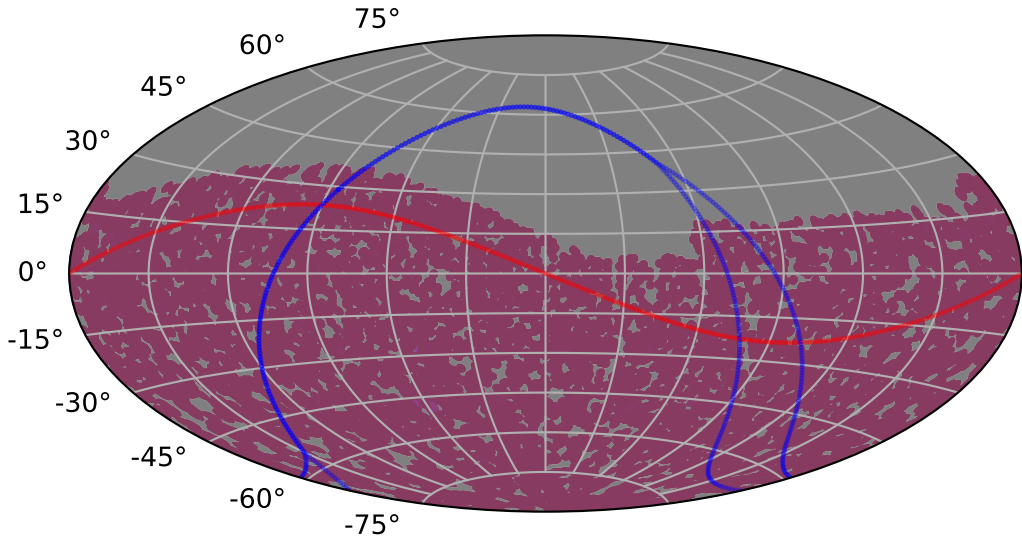

too_elab_2yr_r32_d2_ugrizy_v3.4_10yrs : TDE_Quality_some_color_pnum

TDE_Quality_some_color_pnum
(Bad: 0, Good (obs every 2 night): 1)