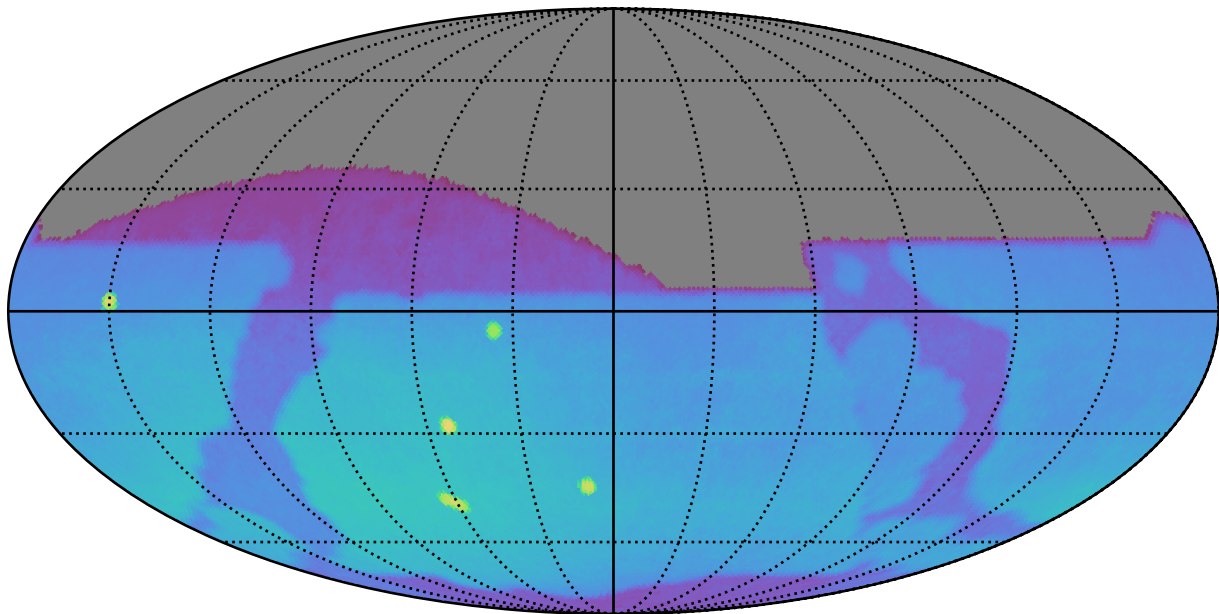

too_elab_2yr_r32_d2_ugrizy_v3.4_10yrs : Brown Dwarf, L7

Brown Dwarf, L7 (pc)