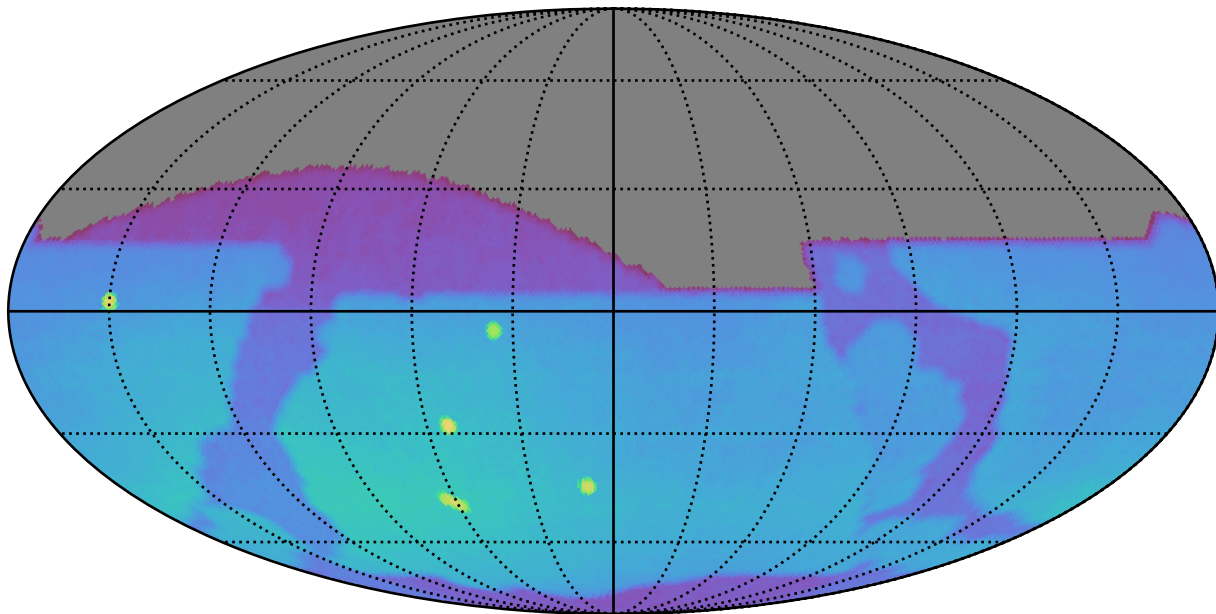

too_elab_2yr_r32_d2_ugrizy_v3.4_10yrs : Brown Dwarf, L4

Brown Dwarf, L4 (pc)