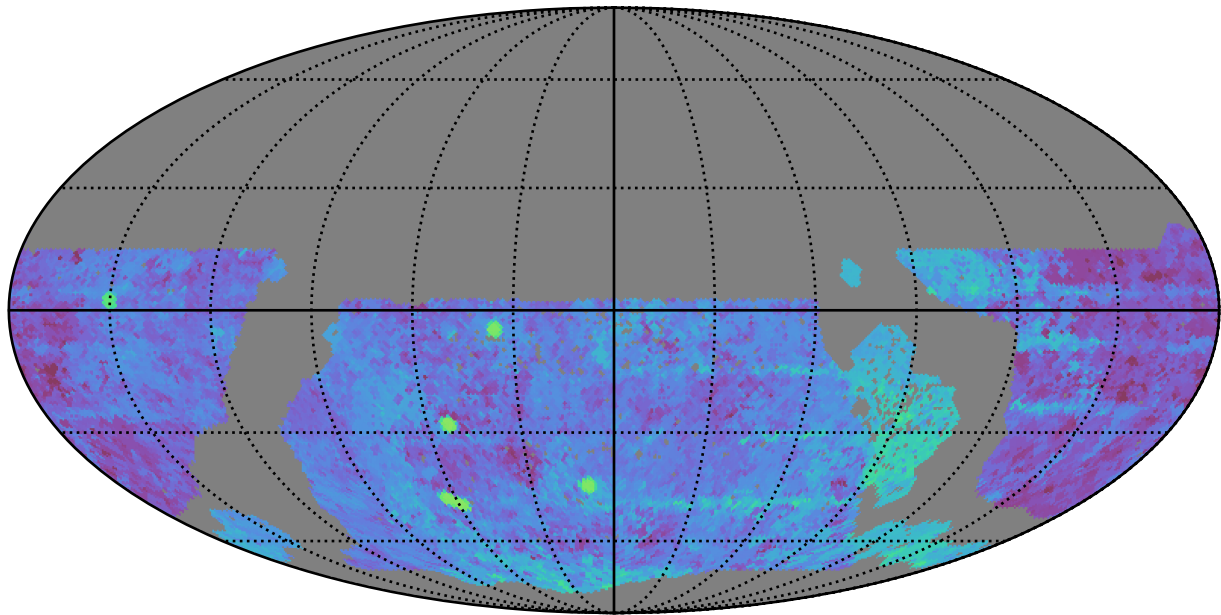

too_elab_2yr_r32_d2_ugrizy_v3.4_10yrs WFD g band: Median Season Length

Median Season Length (days)