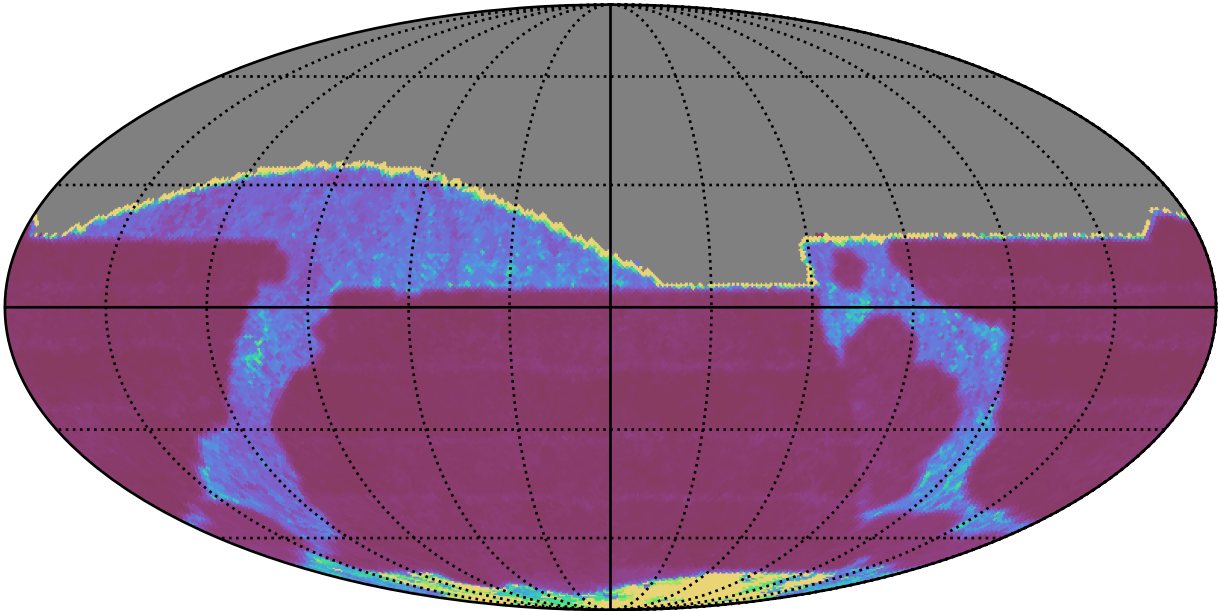

too_elab_2yr_r32_d2_ugrizy_v3.4_10yrs All sky r band: Median Inter-Night Gap

Median Inter-Night Gap (days)