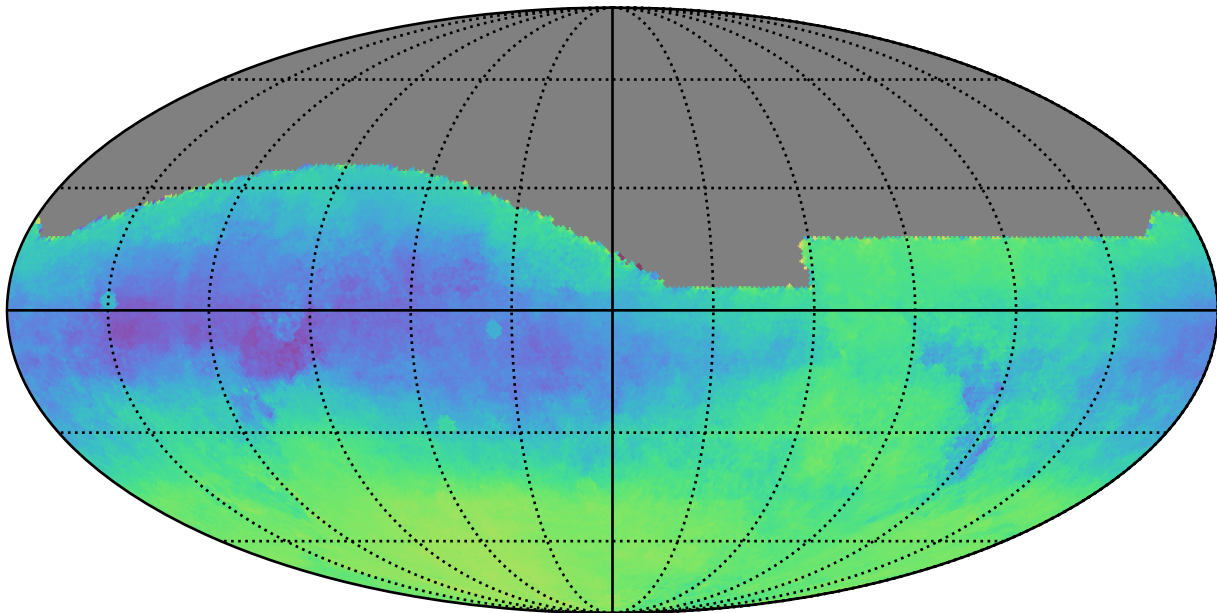

too_elab_2yr_r128_d3_ugrizy_v3.4_10yrs All sky: Parallax-DCR degeneracy @ 24.0

Parallax-DCR degeneracy @ 24.0
(Correlation)