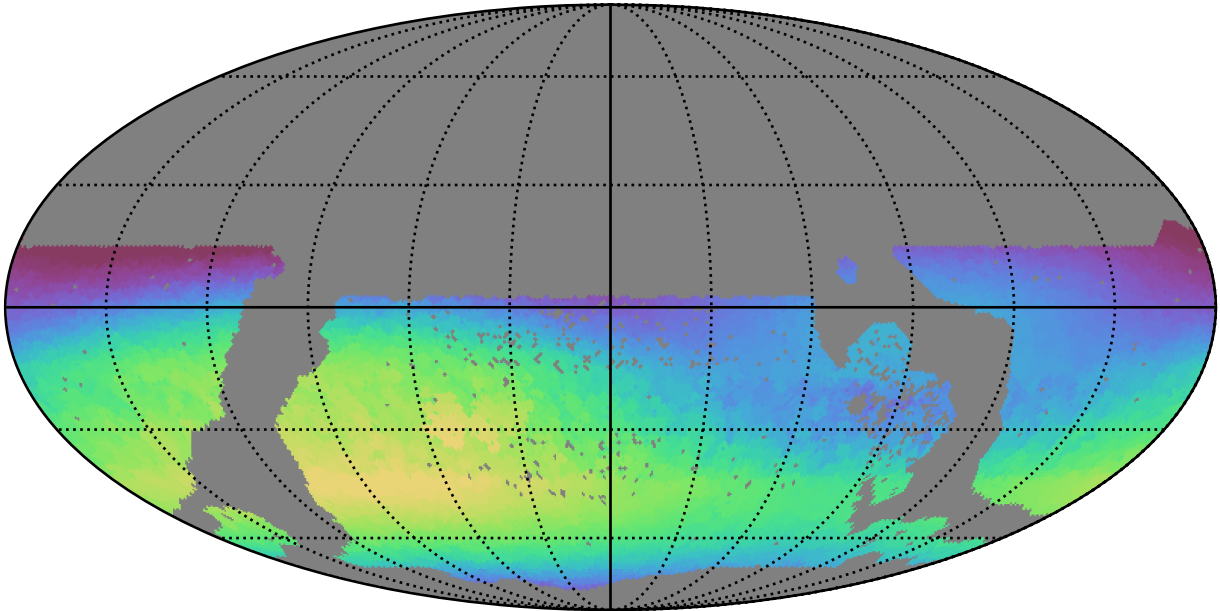

too_elab_2yr_r128_d3_ugrizy_v3.4_10yrs WFD all bands: Max skyBrightness

22.55 22.575 22.600 22.625 22.650 22.675 22.700 22.725 22.750 22.775 22.800

Max skyBrightness (mag/sq arcsec)