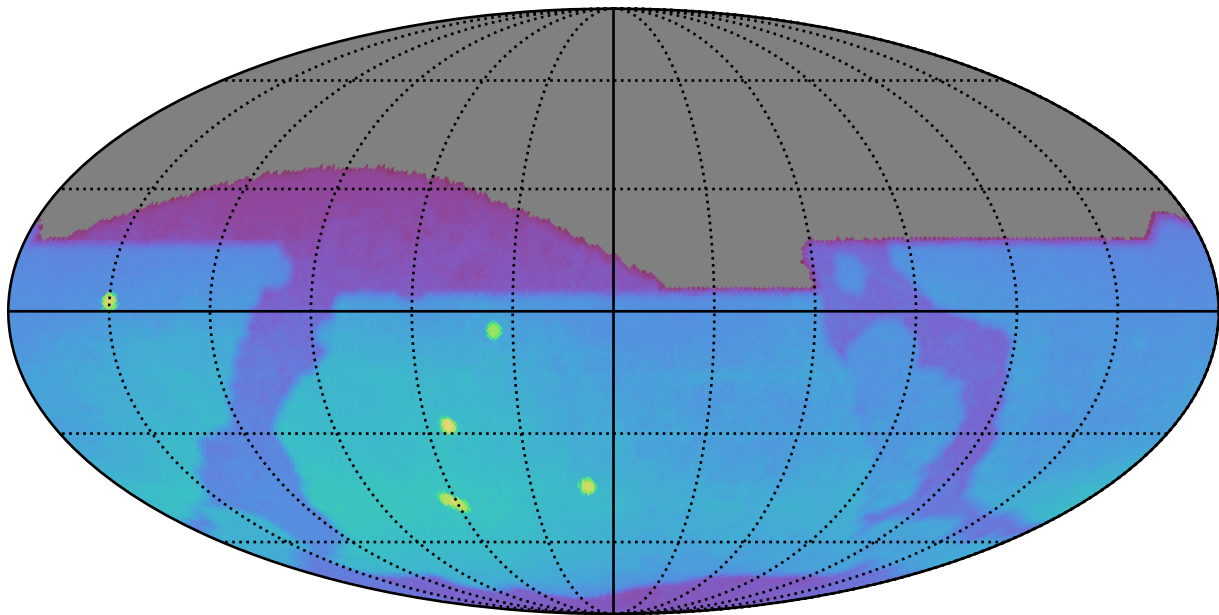

too_elab_2yr_r128_d3_griz_v3.4_10yrs : Brown Dwarf, L7

Brown Dwarf, L7 (pc)