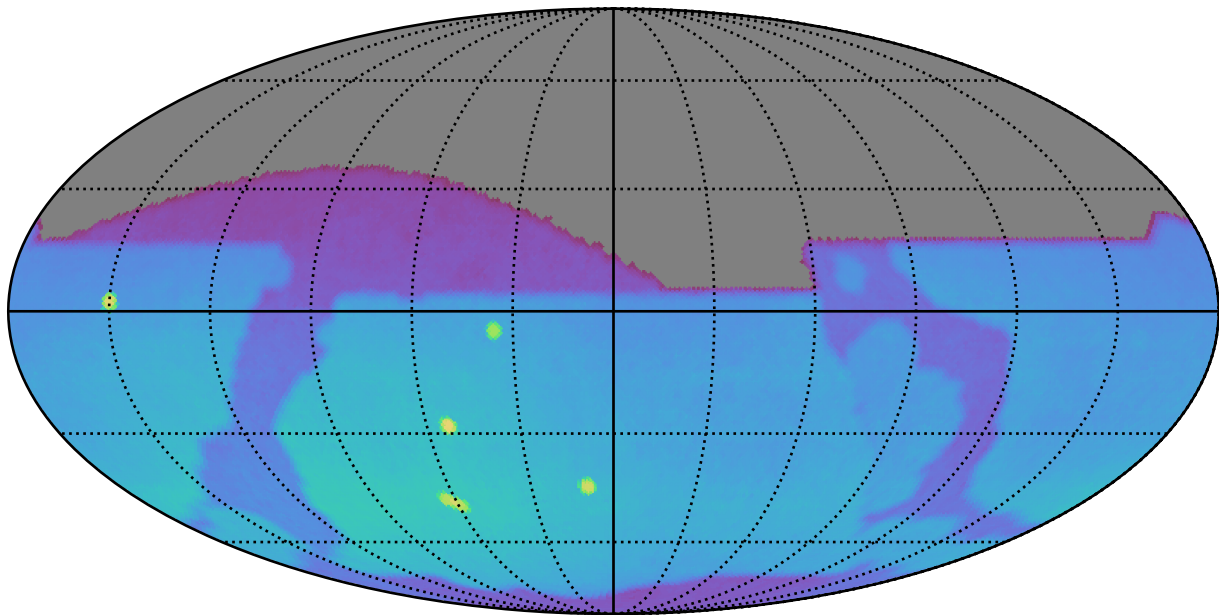

too_elab_2yr_r128_d3_griz_v3.4_10yrs : Brown Dwarf, L4

Brown Dwarf, L4 (pc)