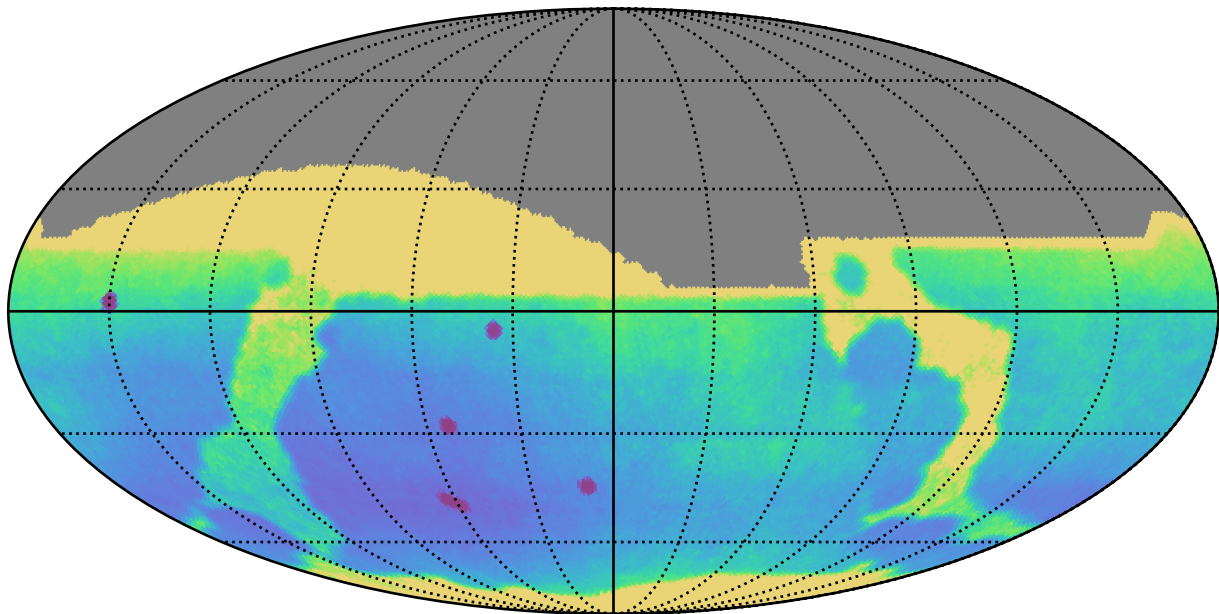

too_elab_2yr_r128_d3_griz_v3.4_10yrs All sky: Parallax Uncert @ 24.0

Parallax Uncert @ 24.0 (mas)