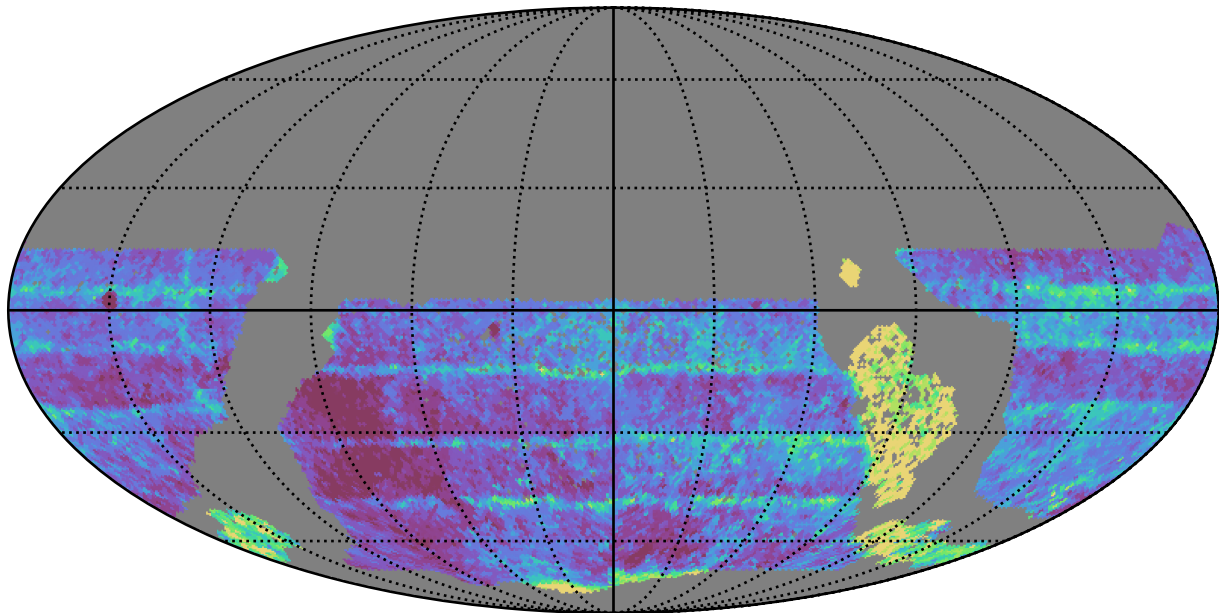

too_elab_2yr_r128_d3_griz_v3.4_10yrs WFD z band: Median Inter-Night Gap

Median Inter-Night Gap (days)