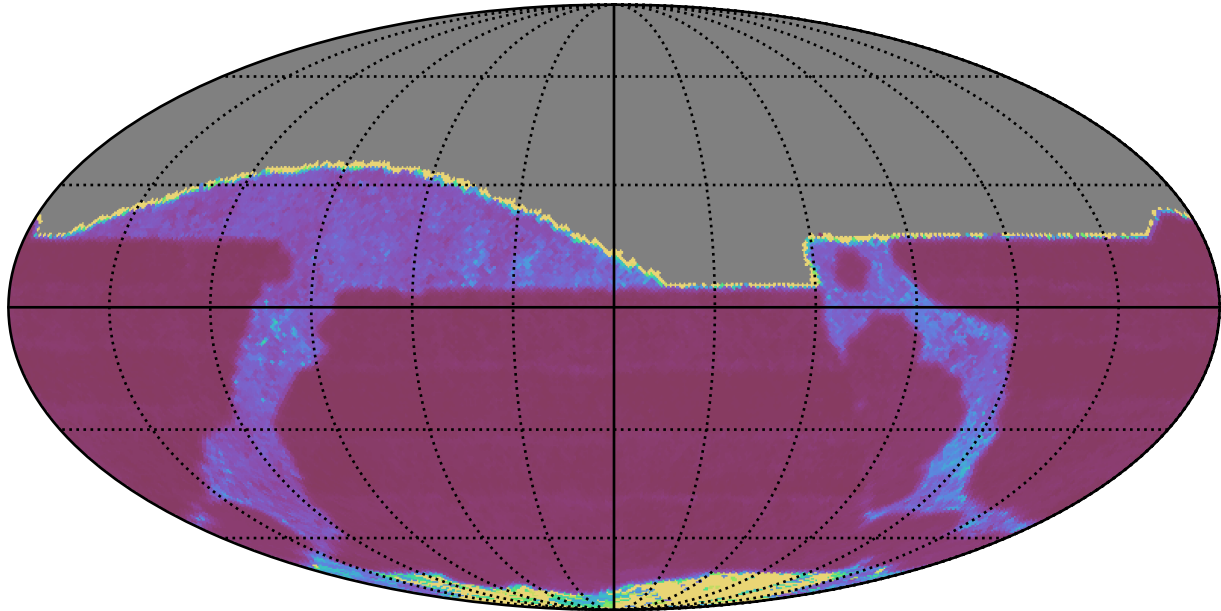

too\_elab\_2yr\_r128\_d3\_griz\_v3.4\_10yrs All sky r band: Median Inter-Night Gap

Median Inter-Night Gap (days)