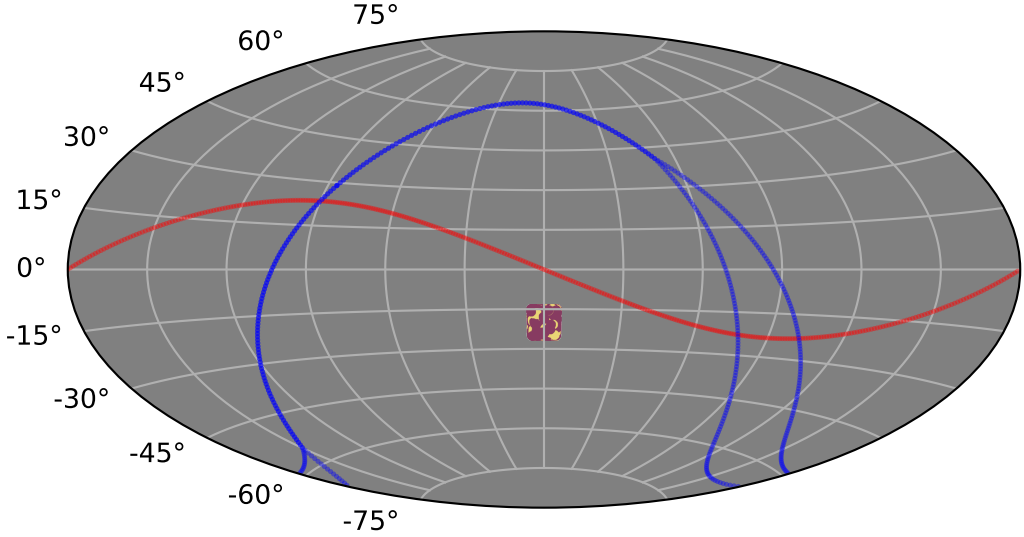

too_elab_2yr_r128_d3_griz_v3.4_10yrs DD:WFD: KNePopMetric_DD:WFD_multi_color_detect

0.0 0.1 0.2 0.3 0.4 0.5 0.6 0.7 0.8 0.9 1.0
KNePopMetric_DD:WFD_multi_color_detect
(Detected, 0 or 1)