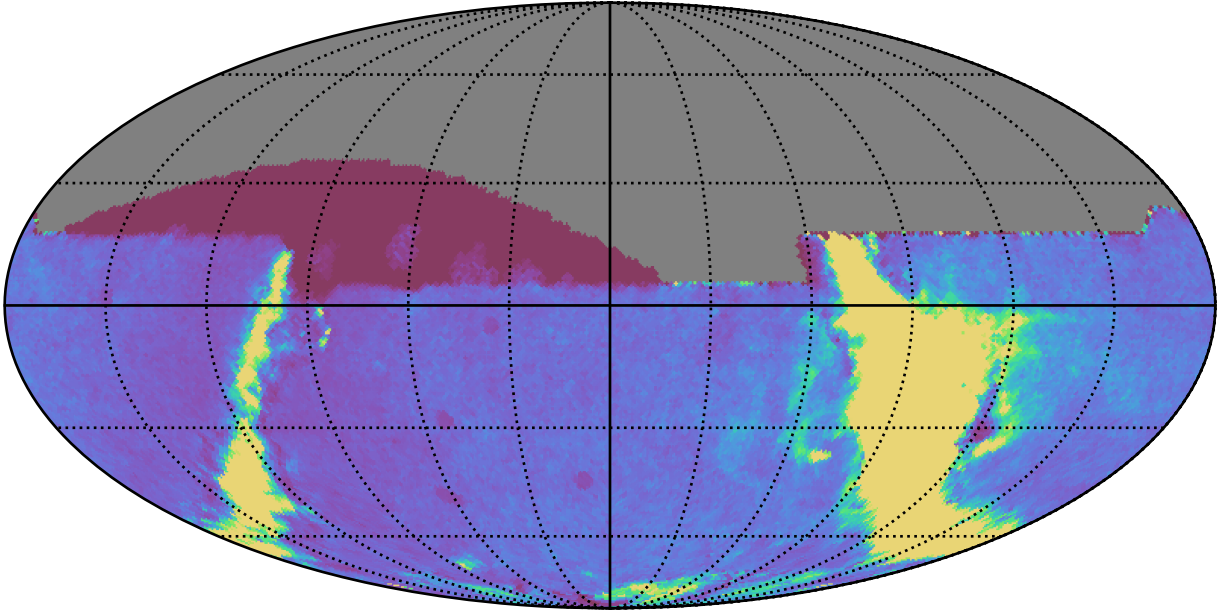

too_elab_2yr_r128_d2_ugrizy_v3.4_10yrs : GalplaneTimePerFilter_xray_binaries_map_u

0.0 0.2 0.4 0.6 0.8 1.0 1.2 1.4 1.6 1.8 2.0
GalplaneTimePerFilter_xray_binaries_map_u
(filter mag MJD s)