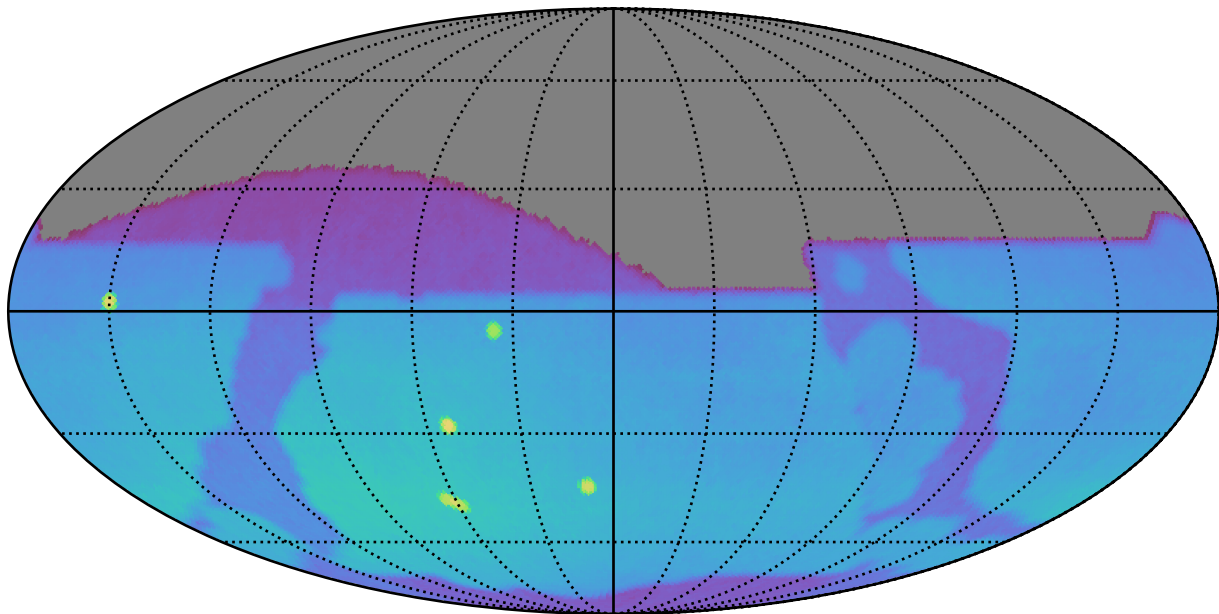

too_elab_2yr_r128_d2_ugrizy_v3.4_10yrs : Brown Dwarf, L4

Brown Dwarf, L4 (pc)