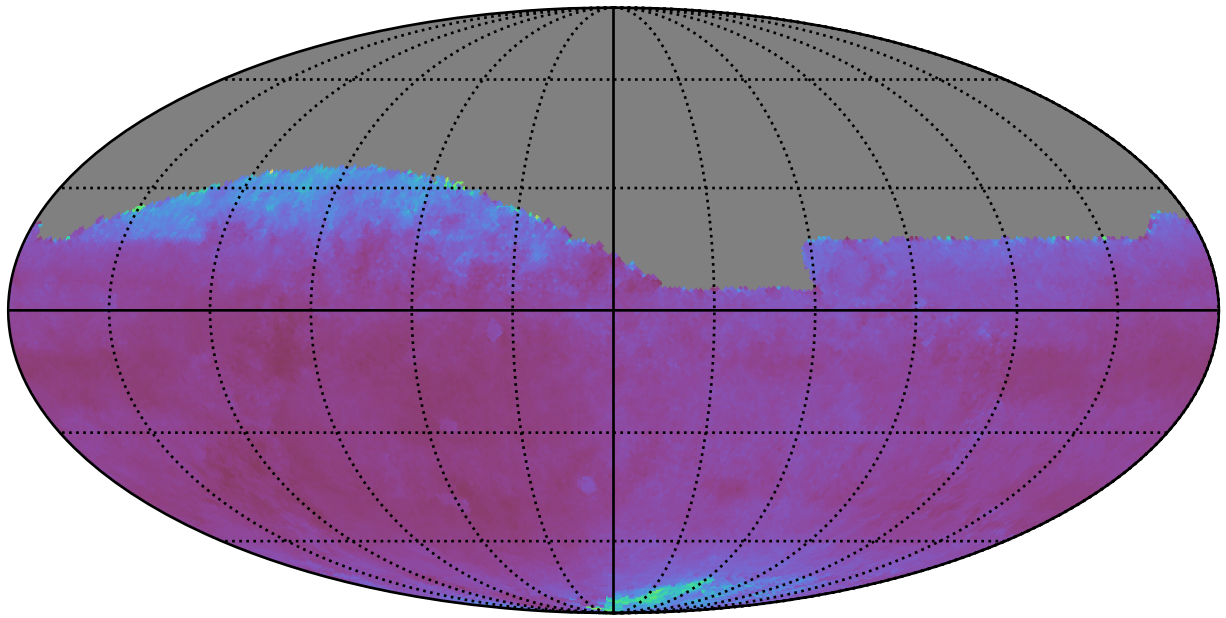

too_elab_2yr_r128_d2_griz_v3.4_10yrs night<1095 and r: SNR-weighted FWHMeff r, year<3

SNR-weighted FWHMeff r, year<3
(mag arcsec)