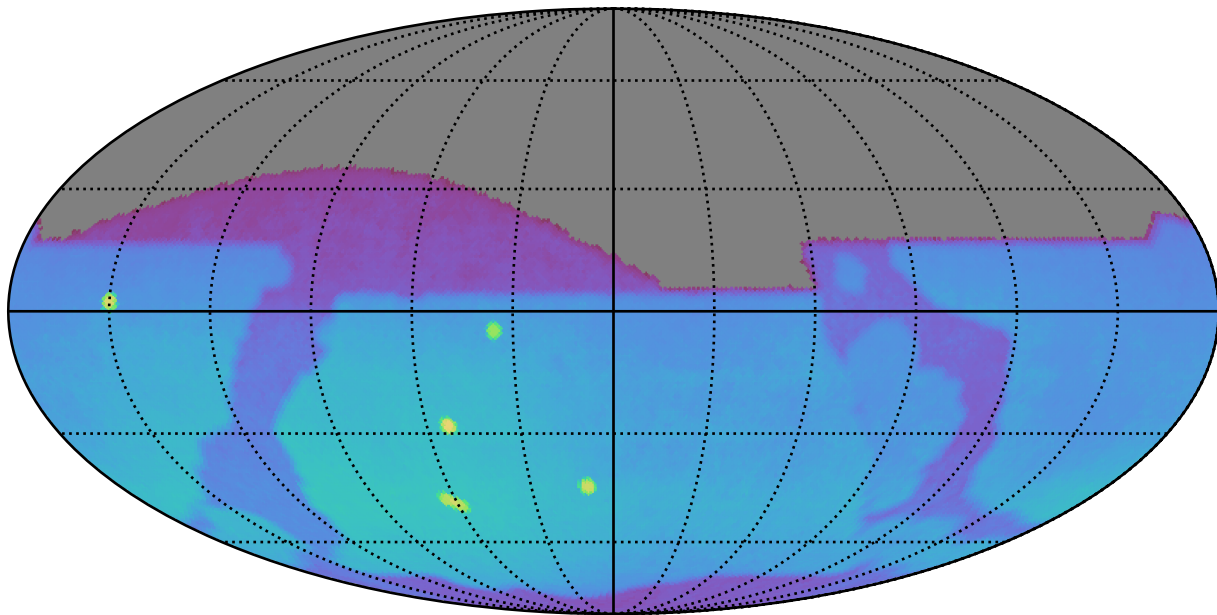

too_elab_2yr_r128_d2_griz_v3.4_10yrs : Brown Dwarf, L7

Brown Dwarf, L7 (pc)