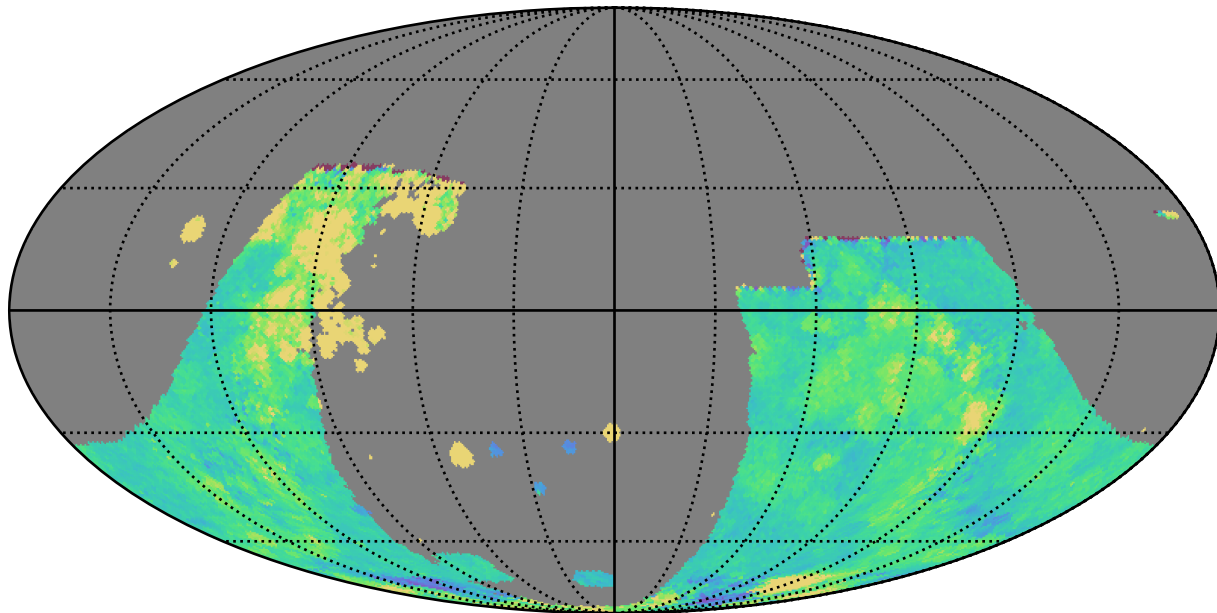

too_combined_s2.0_v3.4_10yrs : GalplaneTimePerFilter_combined_map_i

GalplaneTimePerFilter_combined_map_i
(filter mag MJD s)