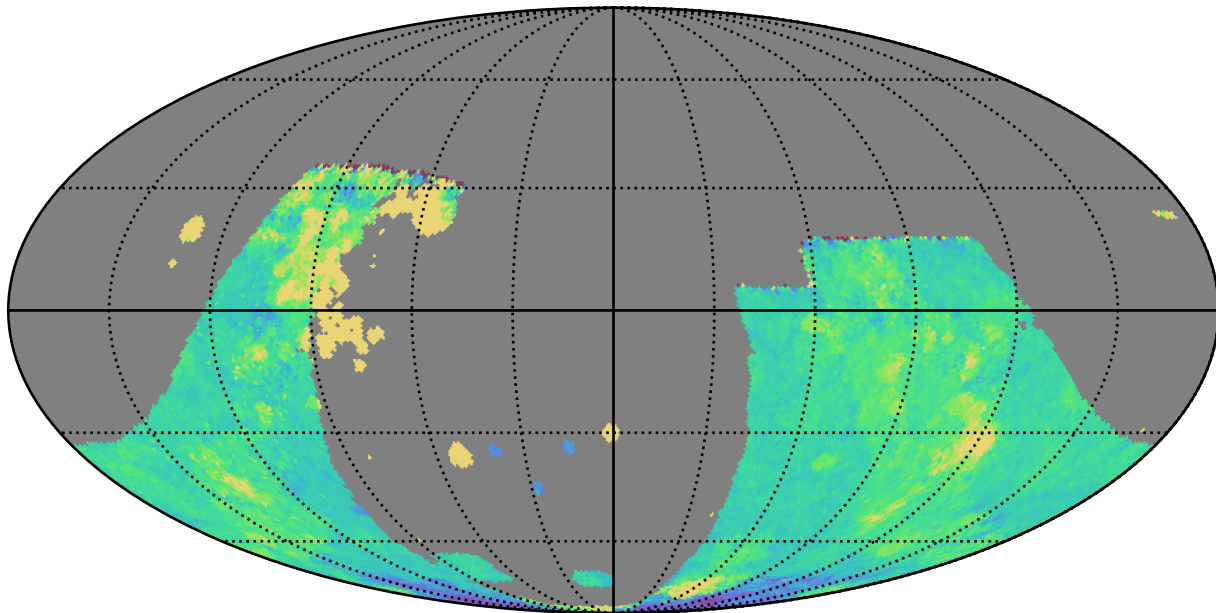

too\_combined\_s1.5\_v3.4\_10yrs : GalplaneTimePerFilter\_combined\_map\_i

GalplaneTimePerFilter\_combined\_map\_i  
(filter mag MJD s)