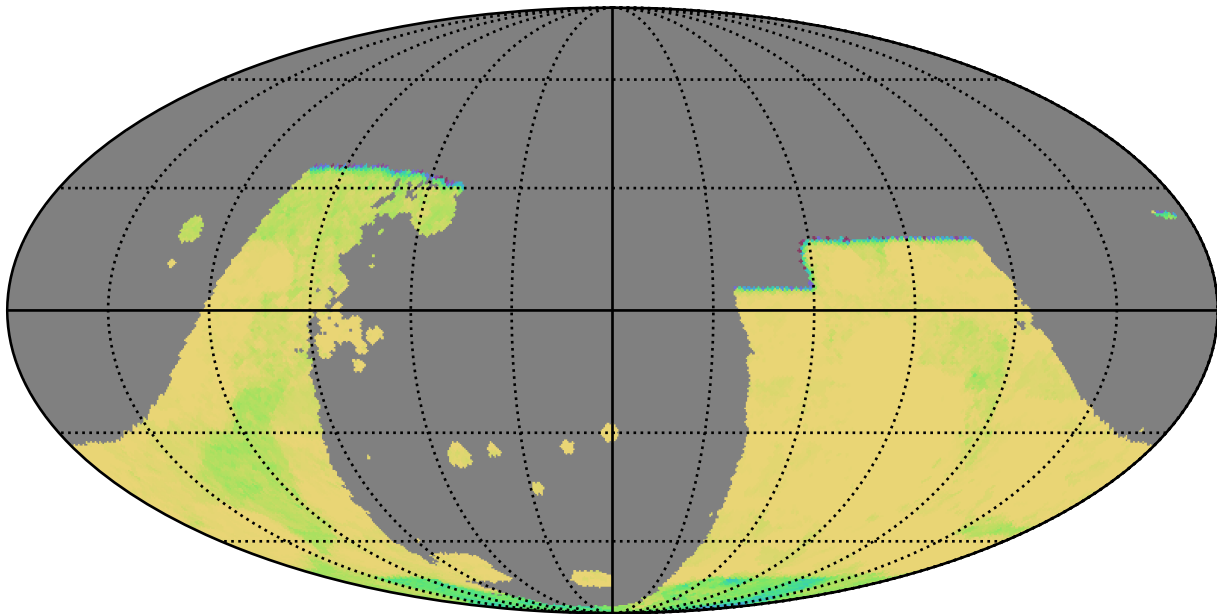

too\_combined\_s1.5\_v3.4\_10yrs : GalPlaneSeasonGapsTimescales\_combined\_map\_Tau\_232\_5

0.0 0.1 0.2 0.3 0.4 0.5 0.6 0.7 0.8 0.9 1.0  
GalPlaneSeasonGapsTimescales\_combined\_map\_Tau\_232\_5  
(MJD mag)