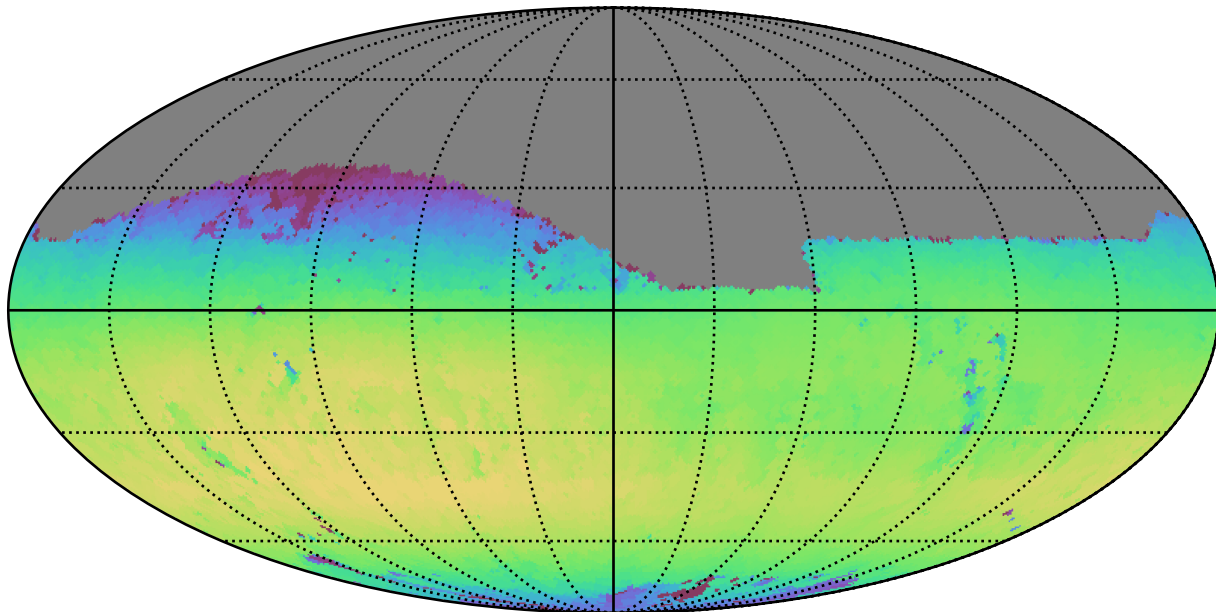

too_combined_s1.5_v3.4_10yrs Yr 1 i band: Max skyBrightness

19.68 19.76 19.84 19.92 20.00 20.08 20.16 20.24 20.32 20.40 20.48

Max skyBrightness (mag/sq arcsec)