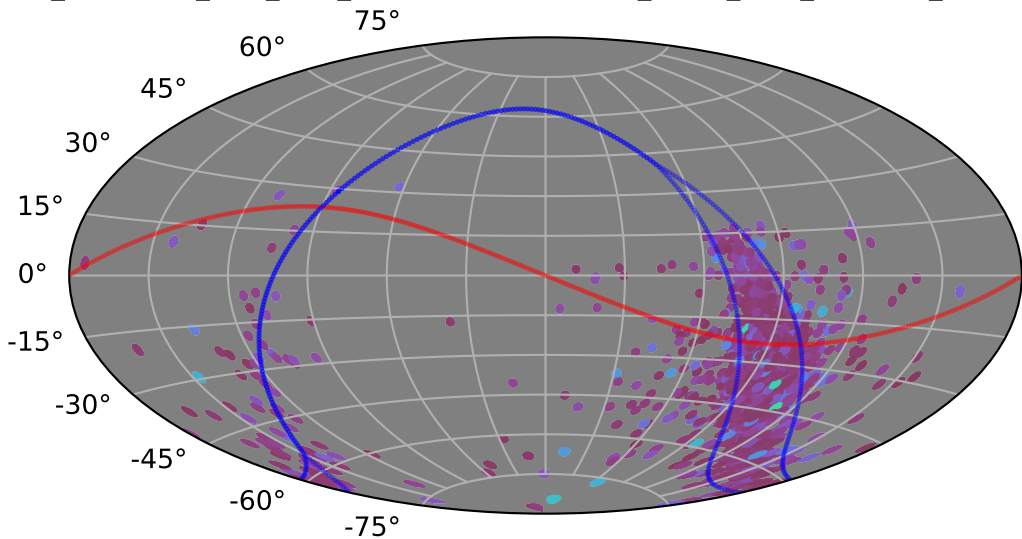

too\_combined\_s1.0\_v3.4\_10yrs : XRBPopMetric\_mean\_time\_between\_detections

5 10 15 20 25 30 35 40 45  
XRBPopMetric\_mean\_time\_between\_detections  
(Detected, 0 or 1)