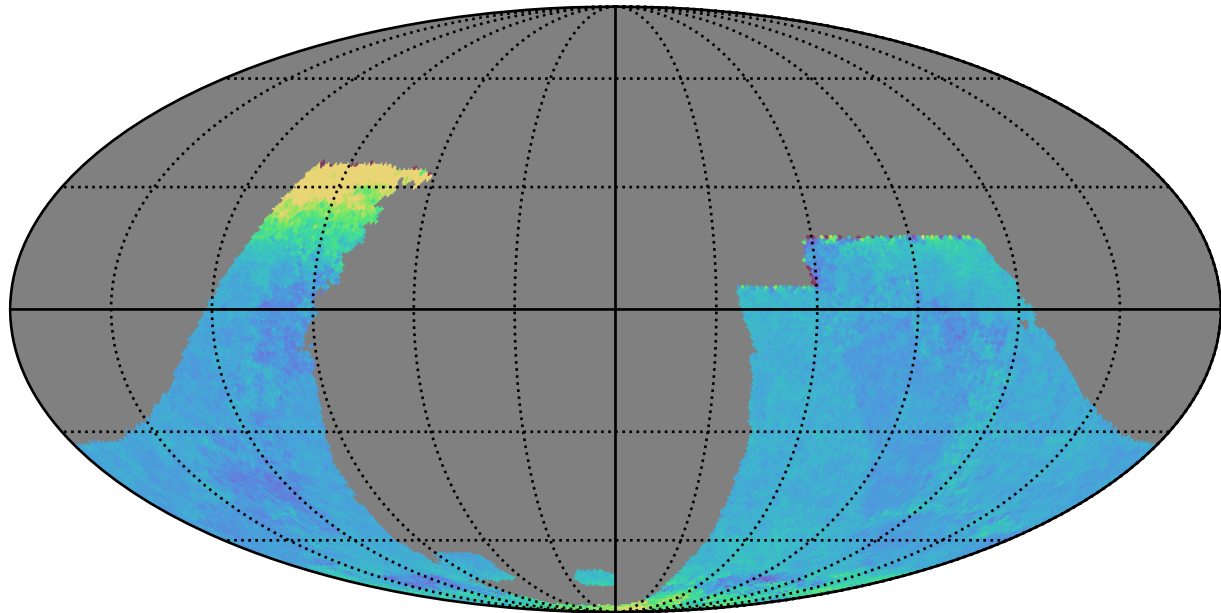

too_combined_s1.0_v3.4_10yrs : GalplaneTimePerFilter_galactic_plane_map_z

GalplaneTimePerFilter_galactic_plane_map_z
(filter mag MJD s)