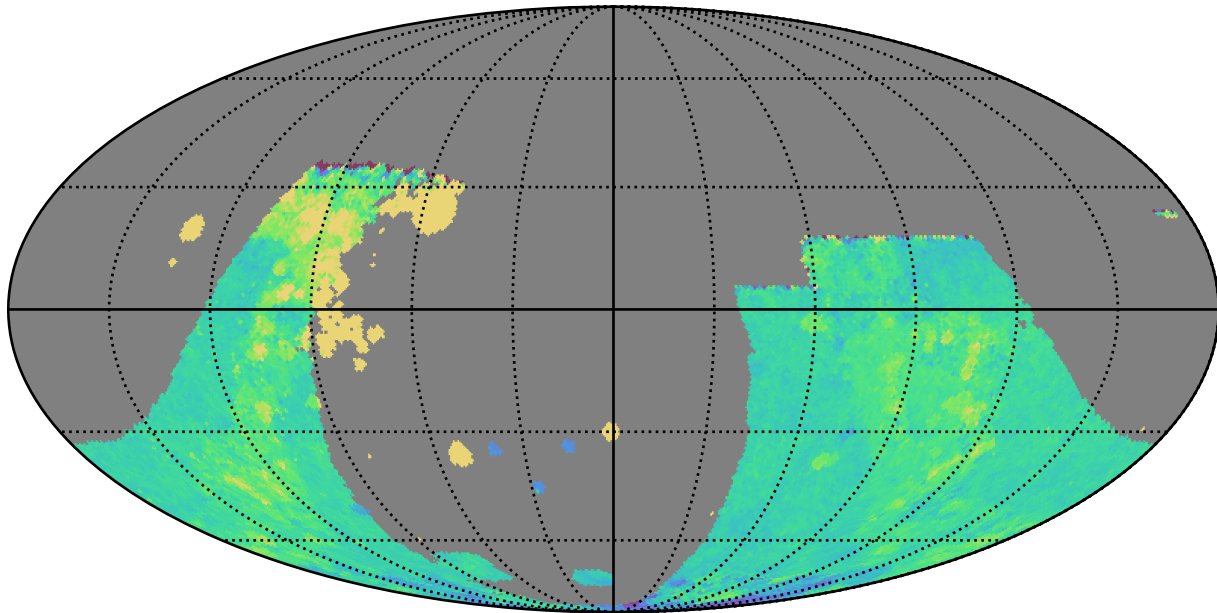

too_combined_s1.0_v3.4_10yrs : GalplaneTimePerFilter_combined_map_i

GalplaneTimePerFilter_combined_map_i
(filter mag MJD s)