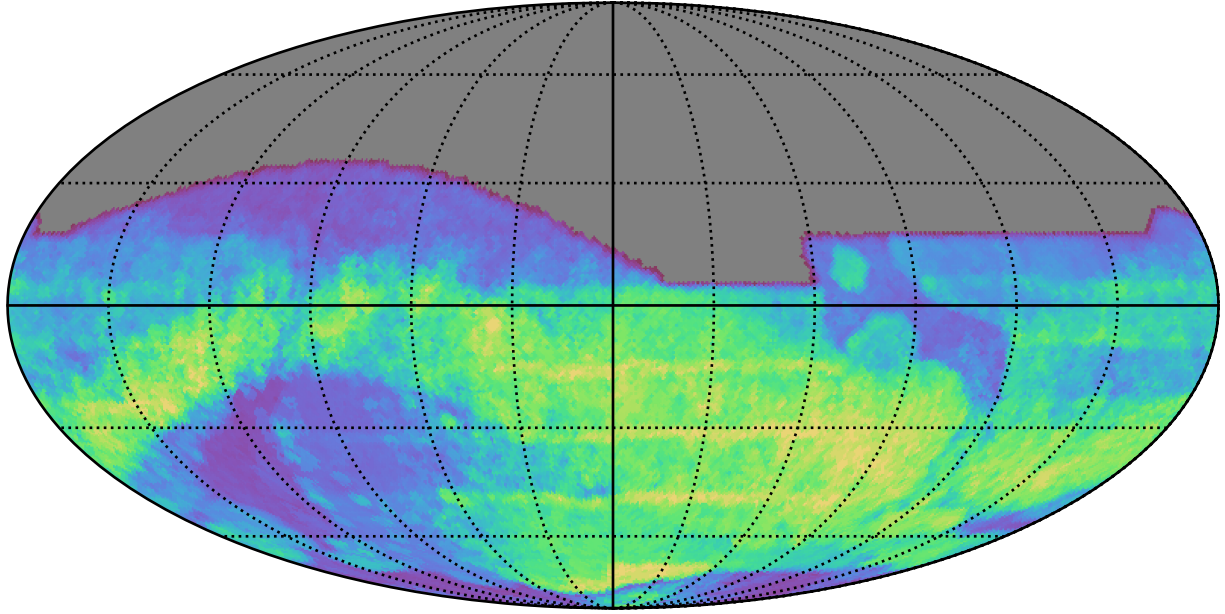

too_combined_s1.0_v3.4_10yrs : GalPlaneSeasonGapsTimescales_xray_binaries_map_Tau_100_0

0.0 0.1 0.2 0.3 0.4 0.5 0.6 0.7 0.8 0.9 1.0
GalPlaneSeasonGapsTimescales_xray_binaries_map_Tau_100_0
(MJD mag)