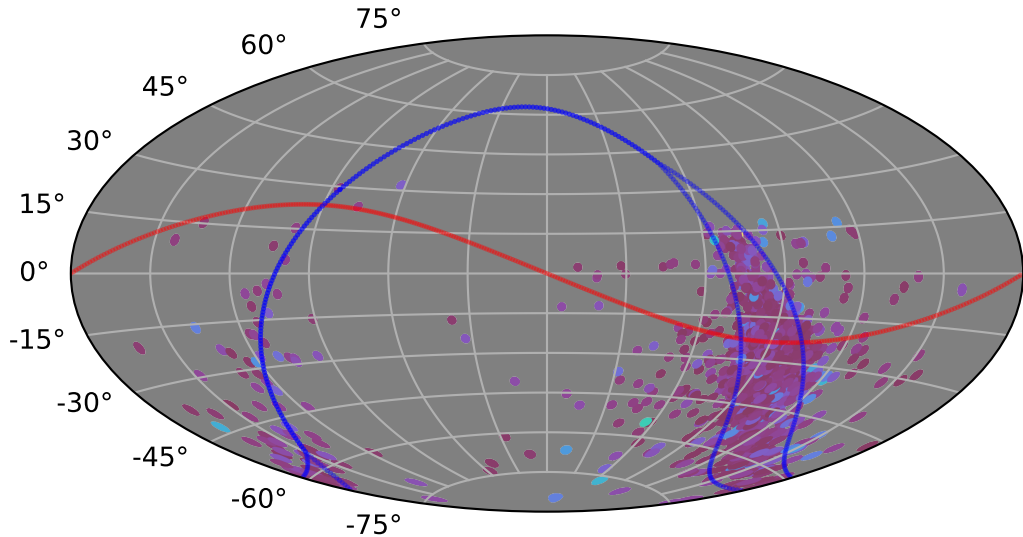

too_combined_s1.0_split_v3.4_10yrs : XRBPoMetric_mean_time_between_detections

5 10 15 20 25 30 35 40 45

XRBPoMetric_mean_time_between_detections
(Detected, 0 or 1)