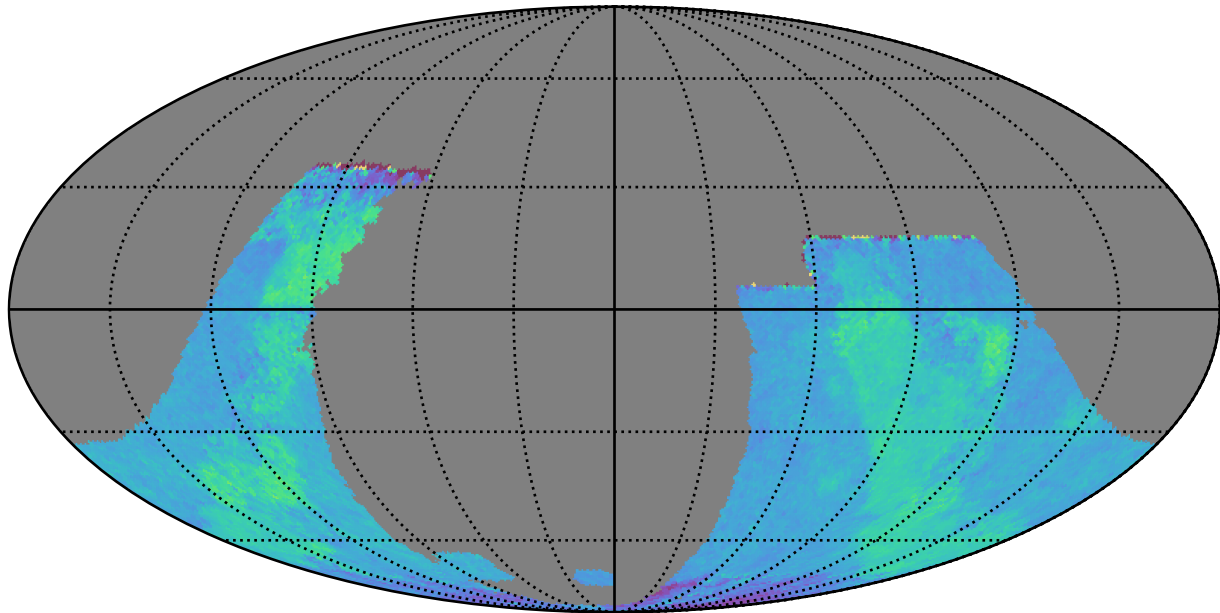

too_combined_s1.0_split_v3.4_10yrs : GalplaneTimePerFilter_galactic_plane_map_r

GalplaneTimePerFilter_galactic_plane_map_r
(filter mag MJD s)