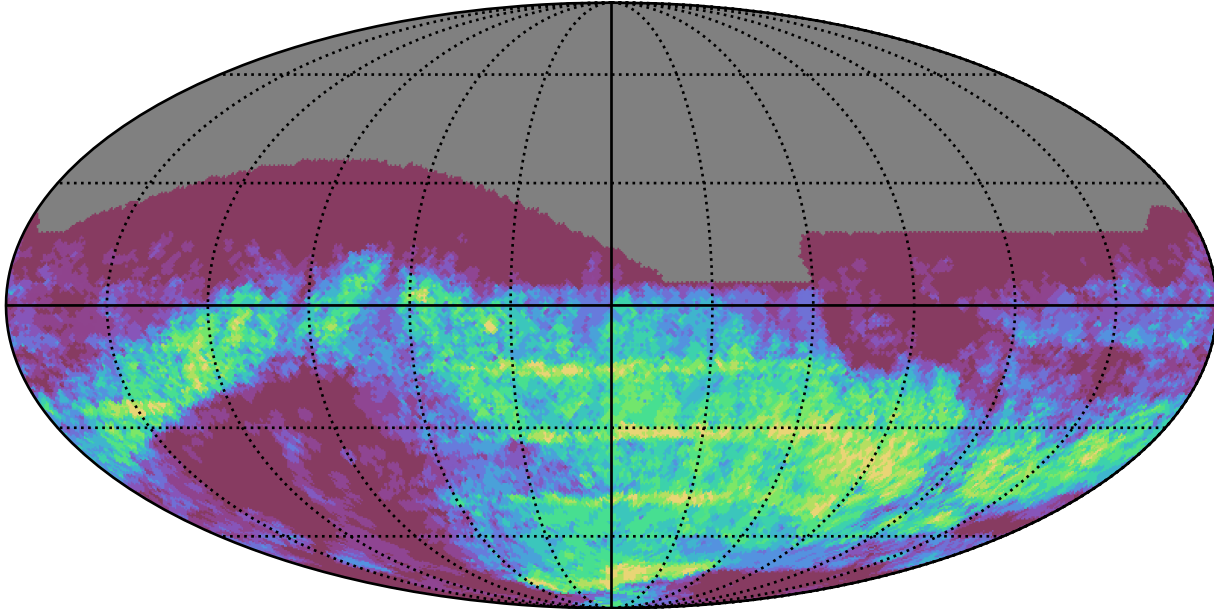

too_combined_s1.0_split_v3.4_10yrs : GalPlaneSeasonGapsTimescales_xray_binaries_map_Tau_25_0

0.0 0.1 0.2 0.3 0.4 0.5 0.6 0.7 0.8 0.9 1.0
GalPlaneSeasonGapsTimescales_xray_binaries_map_Tau_25_0
(MJD mag)