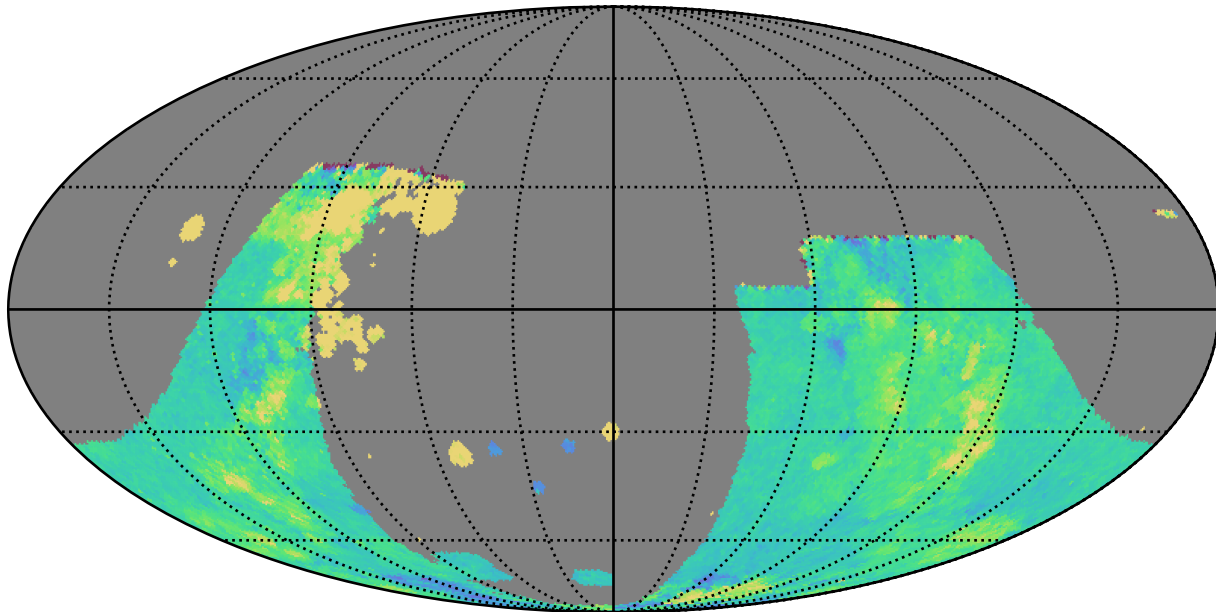

too_combined_s0.8_v3.4_10yrs : GalplaneTimePerFilter_combined_map_i

GalplaneTimePerFilter_combined_map_i
(filter mag MJD s)