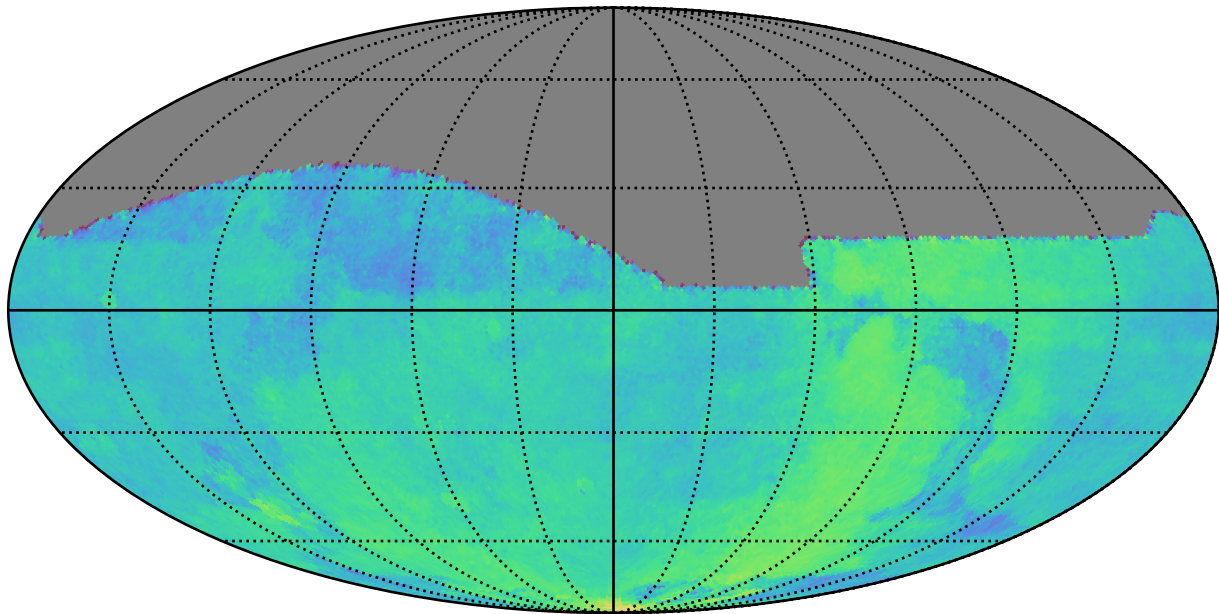

too\_combined\_s0.8\_v3.4\_10yrs All sky: Parallax Coverage @ 24.0

Parallax Coverage @ 24.0 (ratio)