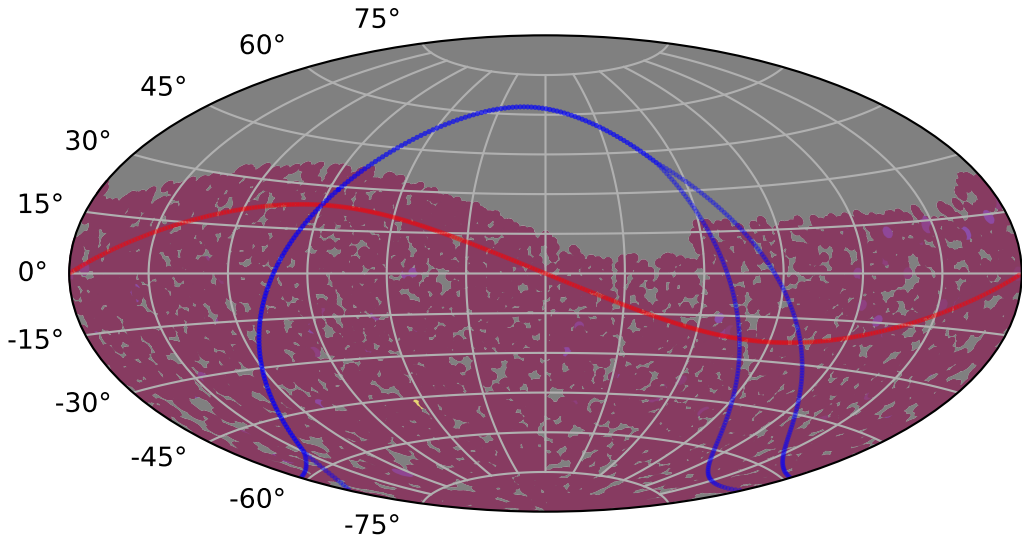

too_combined_s0.5_v3.4_10yrs : TDE_Quality_some_color_pu_pnum

0.0 0.6 1.2 1.8 2.4 3.0 3.6 4.2 4.8

TDE_Quality_some_color_pu_pnum
(Bad: 0, Good (obs every 2 night): 1)